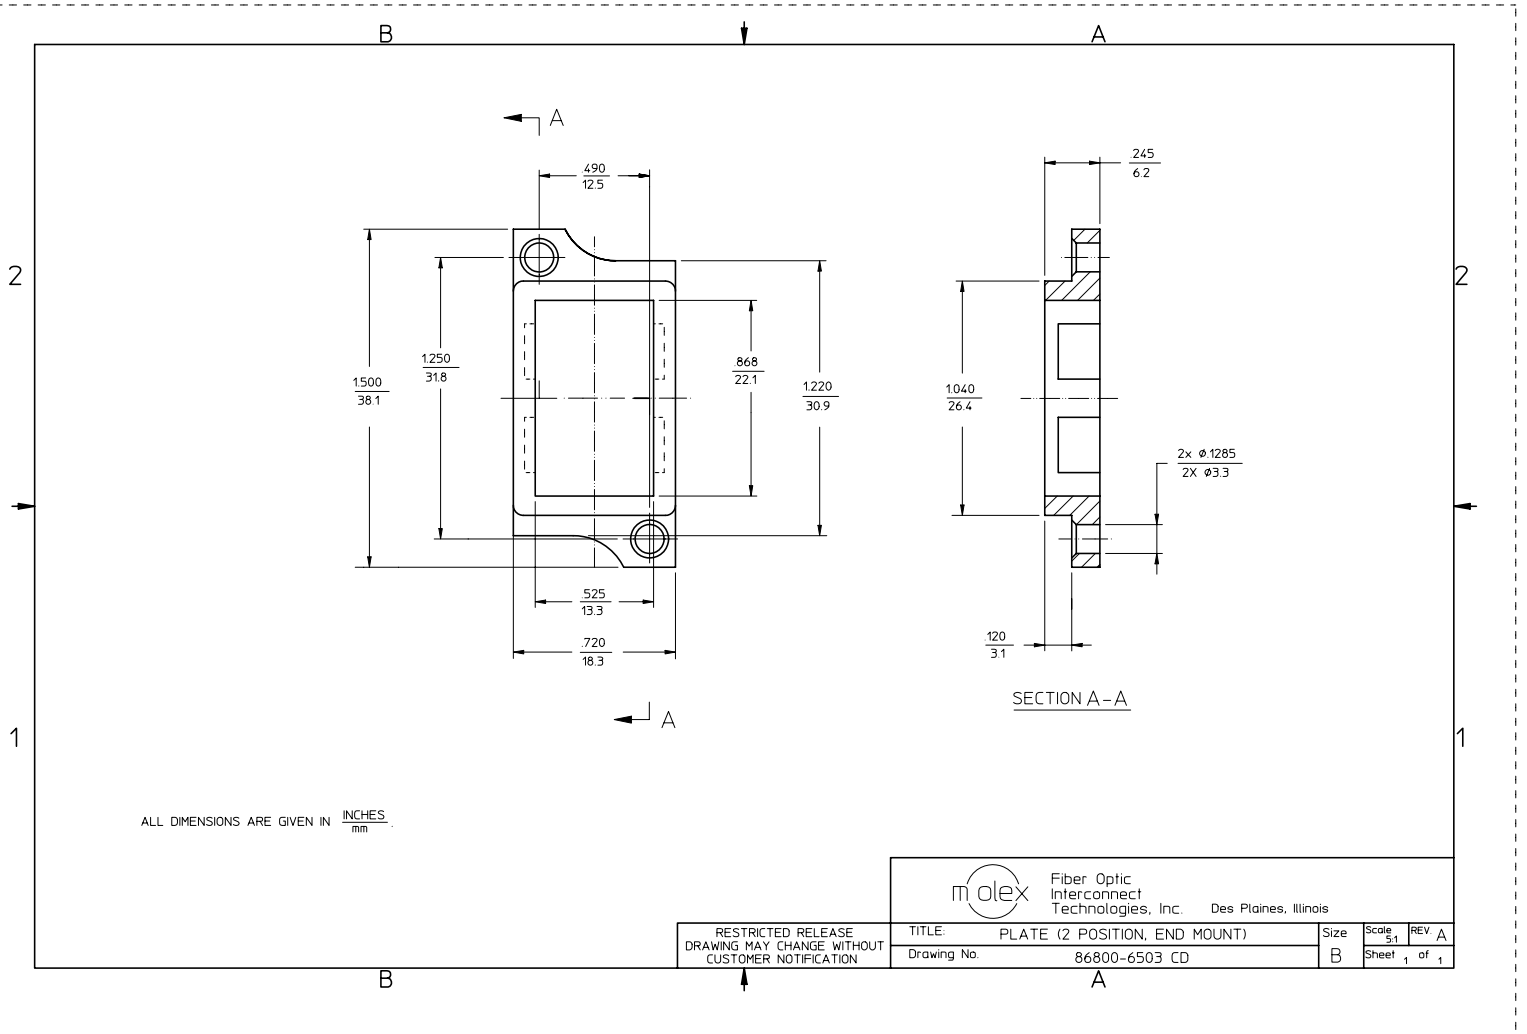

[sales@integrated-circuit.com](mailto:sales@integrated-circuit.com)

RESTRICTED RELEASE  
DRAWING MAY CHANGE WITHOUT  
CUSTOMER NOTIFICATION

 Fiber Optic Interconnect Technologies, Inc. Des Plaines, Illinois		Size	Scale	REV
		B	$\frac{5}{16}$	A
TITLE PLATE (2 POSITION, END MOUNT) Drawing No. 86800-6503 CD		Sheet	1 of 1	