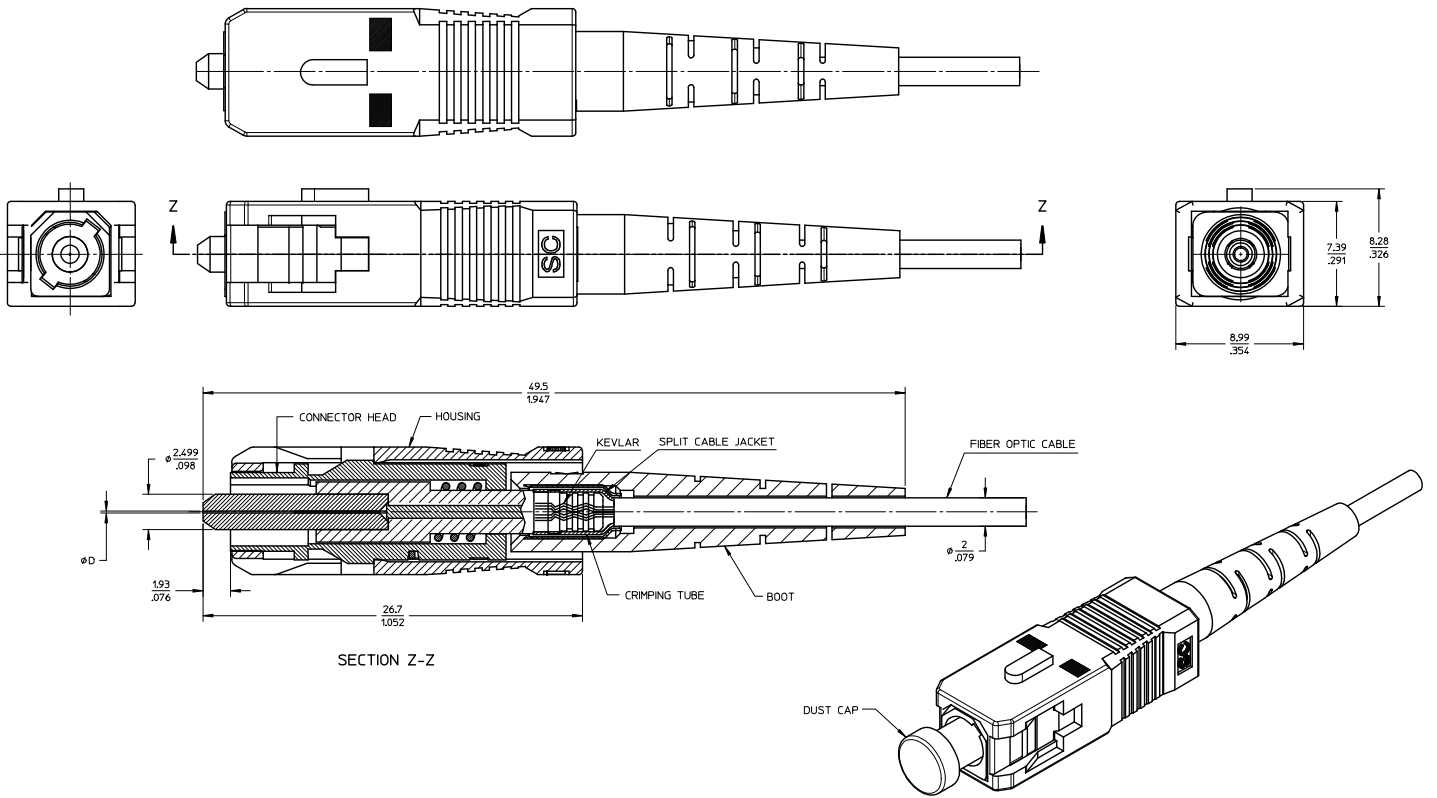

Excellent Integrated System Limited

Stocking Distributor

Click to view price, real time Inventory, Delivery & Lifecycle Information:

[Molex Connector Corporation](#)
[1060632200](#)

For any questions, you can email us directly:

sales@integrated-circuit.com

PART NUMBER	ØD (UM)	CONNECTOR TYPE	COLOR
106063-2200	126	SM PC	BLUE
106063-2300	127	MM	BEIGE

NOTES:

1. ALL DIMENSIONS ARE FOR REFERENCE ONLY.
2. DUST CAP SHOWN IN ISO VIEW ONLY.

ENTER DESCRIPTION EC NO: MF2015-0055 DRAWN: JAVIC 2014/07/28 CHKD: ADMIN 2014/08/19 APPR: ADMIN	QUALITY SYMBOLS ▽=0 ∇=0	GENERAL TOLERANCES (UNLESS SPECIFIED)		DIMENSION STYLE MM/IN		SCALE 5:1	DESIGN UNITS METRIC	THIRD ANGLE PROJECTION	
		4 PLACES ±	---	---	---	DRAWN BY	DATE	TITLE SC CONNECTOR TIGHT CABLE	
		3 PLACES ±	---	---	---	CHECKED BY	DATE		
		2 PLACES ±	---	---	---	APPROVED BY	DATE		
1 PLACE ±	---	---	---	DATE	2014/08/19				
ANGULAR ±1/2°		DRAFT WHERE APPLICABLE MUST REMAIN WITHIN DIMENSIONS		SEE TABLE		MOLEX INCORPORATED		SHEET NO. 1 OF 1	
MATERIAL NO.				DOCUMENT NO.		SD-106063-2200			
THIS DRAWING CONTAINS INFORMATION THAT IS PROPRIETARY TO MOLEX INCORPORATED AND SHOULD NOT BE USED WITHOUT WRITTEN PERMISSION									