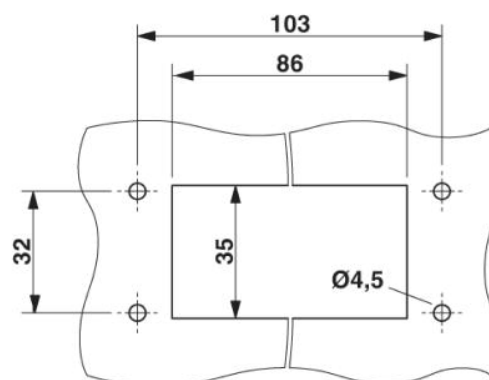

Technical data

General data	
Note	For contact inserts HC-B16, BB32, D40, DD72, HS6, M, K
Design	B16
Height	27 mm
Width	43 mm
Length	114 mm

HC-B 16-AMQ Order No.: 1771587

<http://eshop.phoenixcontact.de/phoenix/treeViewClick.do?UID=1771587>

Housing type	Panel mounting base, straight
Locking type	With double locking latch
Degree of protection	IP65
Ambient temperature (operation)	-40 °C ... 125 °C
Housing material	Aluminum, die-cast
Housing surface material	Powder-coated, gray
Seal material	NBR
Locking latch material	High-grade steel, handle: PA-GF
Material grip body interlock	PA-GF
Length of the assembly cutout	86 mm
Width of the assembly cutout	35 mm

Certificates / Approvals

Certification

GOST

Diagrams/Drawings

Dimensioned drawing

Dimensional drawing

Panel cutout

HC-B 16-AMQ Order No.: 1771587