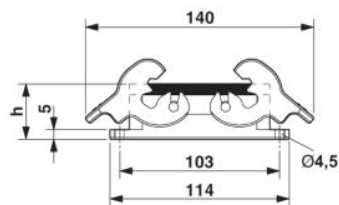

Technical data

General data	
Note	For contact inserts HC-B16, BB32, D40, DD72, HS6, M, K
Design	B16
Height	27 mm
Width	43 mm
Length	114 mm

HC-B 16-AMQ Order No.: 1771587

<http://eshop.phoenixcontact.de/phoenix/treeViewClick.do?UID=1771587>

Housing type	Panel mounting base, straight
Locking type	With double locking latch
Degree of protection	IP65
Ambient temperature (operation)	-40 °C ... 125 °C
Housing material	Aluminum, die-cast
Housing surface material	Powder-coated, gray
Seal material	NBR
Locking latch material	High-grade steel, handle: PA-GF
Material grip body interlock	PA-GF
Length of the assembly cutout	86 mm
Width of the assembly cutout	35 mm

Certificates / Approvals

Certification

GOST

Diagrams/Drawings

Dimensioned drawing

Dimensional drawing

Panel cutout

HC-B 16-AMQ Order No.: 1771587