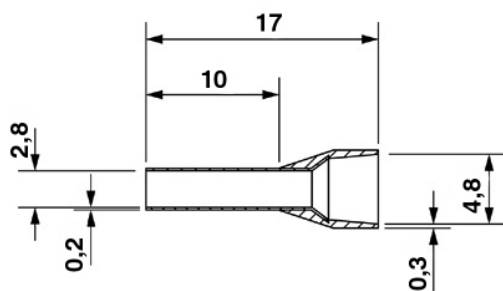

Technical data

General

Length (b)	17 mm
Color	gray
Material	E-CU
Sleeve length	10 mm
Inner dimension of the insulating collar (d)	4.8 mm

AI 4 -10 GY Order No.: 3200535

<http://eshop.phoenixcontact.de/phoenix/treeViewClick.do?UID=3200535>

Ferrule diameter	2.8 mm
Insulating collar thickness	0.3 mm
Sleeve wall thickness	0.2 mm

Certificates / Approvals

Certification

CSA, UCSA

Diagrams/Drawings

Dimensioned drawing

AI 4 -10 GY Order No.: 3200535
<http://eshop.phoenixcontact.de/phoenix/treeViewClick.do?UID=3200535>