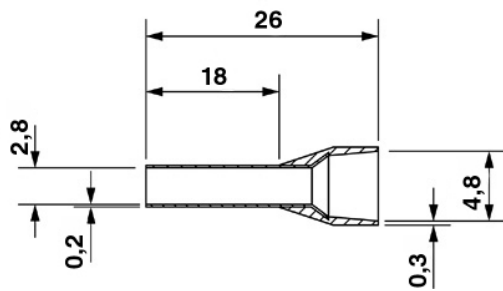

Technical data

General	
Length (b)	26 mm
Color	gray
Material	E-CU
Sleeve length	18 mm
Inner dimension of the insulating collar (d)	4.8 mm

AI 4 -18 GY Order No.: 3200593

<http://eshop.phoenixcontact.de/phoenix/treeViewClick.do?UID=3200593>

Ferrule diameter	2.8 mm
Insulating collar thickness	0.3 mm
Sleeve wall thickness	0.2 mm

Certificates / Approvals

Certification

CSA, UCSA

Diagrams/Drawings

Dimensioned drawing

AI 4 -18 GY Order No.: 3200593

<http://eshop.phoenixcontact.de/phoenix/treeViewClick.do?UID=3200593>