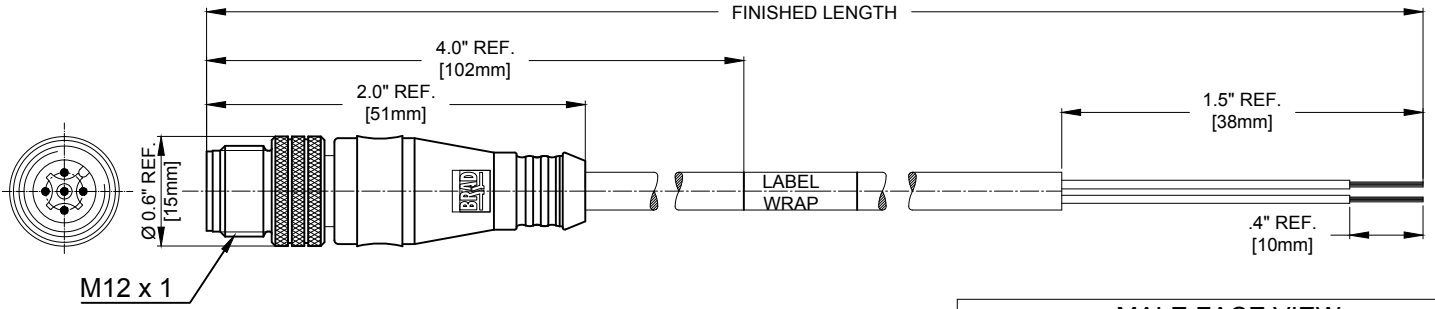

sales@integrated-circuit.com

CONNECTOR SPECIFICATION:

VOLTAGE RATING	250 VAC/VDC
AMPERAGE RATING	max. 4 AMPS
PROTECTION	IP67
OPERATING TEMPERATURE	-20°C TO 105°C
UL CERTIFICATIONS	UL RECOGNIZED, FILE NO. E152210
ASSEMBLY	RoHS COMPLIANT

803006A09M020

no poles 3-5 pole
cable type #22/3-5 PVC YELLOW
cable length 020----2 Meters 100----10 Meters

MATERIAL NUMBER	ENGINEERING NUMBER	FINISHED LENGTH
1200650200	803006A09M020	6.56" +3.5" -0 [2.0M +89 -0]
1200650414	804006A09M020	6.56" +3.5" -0 [2.0M +89 -0]
1200650523	805006A09M020	6.56" +3.5" -0 [2.0M +89 -0]
1200650533	805006A09M100	32.81" +12.5" -0 [10.0M +318 -0]

PRINTED FOR PART NUMBER MATRIX
EC NO: IFC2014-0588 1/28/15
DRAWN: GUSTAFS
CHECKED: WOLLEGE
APPROVED: MAN 2010/01/25
DESCRIPTION: MICRO-CHANGE ASSEMBLY

QUALITY SYMBOLS	GENERAL TOLERANCES (UNLESS SPECIFIED)	DIMENSION STYLE		SCALE	DESIGN UNITS	THIRD ANGLE PROJECTION
		IN/MM	INCH	NTS	INCH	
4 PLACES ± .010 3 PLACES ± .005 2 PLACES ± .013 1 PLACE ± .025 ANGULAR ± .5°	4 PLACES ± .25 3 PLACES ± .13 2 PLACES ± .25 1 PLACE ± .50 ANGULAR ± .5°	mm	INCH	GGUSTAFS	DATE 2013/11/26	MICRO-CHANGE ASSEMBLY 3-5 POLE MA STR 22/AWG YELLOW PVC CABLE MOLEX INCORPORATED
		DATE 2010/01/21	DATE 2010/01/25	DATE 2010/01/25	DATE 2010/01/25	
		DATE 2010/01/25	DATE 2010/01/25	DATE 2010/01/25	DATE 2010/01/25	
		DATE 2010/01/25	DATE 2010/01/25	DATE 2010/01/25	DATE 2010/01/25	
DRAFT WHERE APPLICABLE MUST REMAIN WITHIN DIMENSIONS		SEE CHART		SD-120065-028		SHEET NO. 1 OF 1
THIS DRAWING CONTAINS INFORMATION THAT IS PROPRIETARY TO MOLEX INCORPORATED AND SHOULD NOT BE USED WITHOUT WRITTEN PERMISSION						