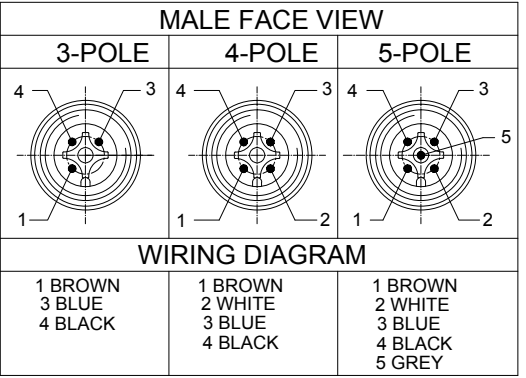

CONNECTOR SPECIFICATION:

VOLTAGE RATING	250 VAC/VDC
AMPERAGE RATING	max. 4 AMPS
PROTECTION	IP67
OPERATING TEMPERATURE	-20°C TO 105°C
UL CERTIFICATIONS	UL RECOGNIZED, FILE NO. E152210
ASSEMBLY	RoHS COMPLIANT

COMPONENT	MATERIAL	FINISH
LABEL	MYLAR	BLACK/YELLOW
COUPLER	BRASS	NICKEL PLATED
PIN CONTACT	COPPER ALLOY	GOLD OVER NICKEL
INSERT	NYLON	BLACK
OVERMOLD	PUR	YELLOW
CABLE- 22/AWG CONDUCT. 300V	JACKET: PVC	JACKET: YELLOW

803006A09M020

no poles 3-5 pole
cable type #22/3-5 PVC YELLOW
cable length 020----2 Meters 100----10 Meters

MATERIAL NUMBER	ENGINEERING NUMBER	FINISHED LENGTH
1200650200	803006A09M020	6.56" +3.5" -0 [2.0M +89 -0]
1200650414	804006A09M020	6.56" +3.5" -0 [2.0M +89 -0]
1200650523	805006A09M020	6.56" +3.5" -0 [2.0M +89 -0]
1200650533	805006A09M100	32.81" +12.5" -0 [10.0M +318 -0]

PRINTED FOR PART NUMBER MATRIX
EC NO: IFC2014-0588 1/28/15
DRAWN: GUSTAFS
CHECKED: WOLLEGE
APPROVED: MAN 2010/01/25
DESCRIPTION: MICRO-CHANGE ASSEMBLY

QUALITY SYMBOLS	GENERAL TOLERANCES (UNLESS SPECIFIED)	DIMENSION STYLE		SCALE	DESIGN UNITS	THIRD ANGLE PROJECTION
		IN/MM	INCH	NTS	INCH	
4 PLACES ± .010 3 PLACES ± .005 2 PLACES ± .013 1 PLACE ± .025 ANGULAR ± .5°	4 PLACES ± .25 3 PLACES ± .13 2 PLACES ± .25 1 PLACE ± .50 ANGULAR ± .5°	mm	INCH	GGUSTAFS	DATE 2013/11/26	MICRO-CHANGE ASSEMBLY 3-5 POLE MA STR 22/AWG YELLOW PVC CABLE MOLEX INCORPORATED
		DATE 2010/01/21	DATE 2010/01/25	DATE 2010/01/25	DATE 2010/01/25	
		DATE 2010/01/25	DATE 2010/01/25	DATE 2010/01/25	DATE 2010/01/25	
		DATE 2010/01/25	DATE 2010/01/25	DATE 2010/01/25	DATE 2010/01/25	
DRAFT WHERE APPLICABLE MUST REMAIN WITHIN DIMENSIONS		SEE CHART		SD-120065-028		SHEET NO. 1 OF 1
THIS DRAWING CONTAINS INFORMATION THAT IS PROPRIETARY TO MOLEX INCORPORATED AND SHOULD NOT BE USED WITHOUT WRITTEN PERMISSION