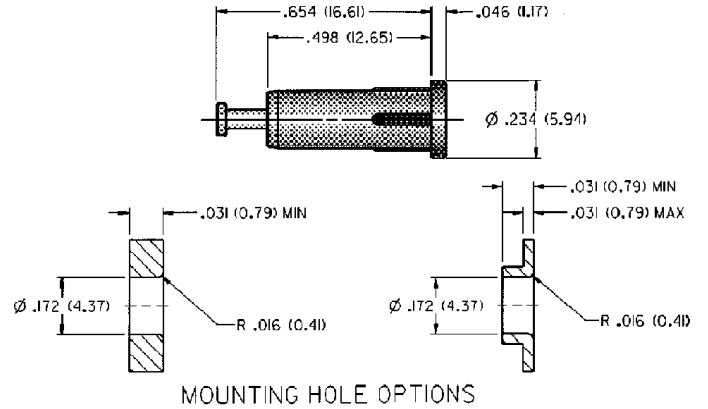

# Miniature Banana Jack Insulated Rib-Loc® Turret Terminal

INCHES (MILLIMETERS)  
 CUSTOMER DRAWINGS AVAILABLE UPON REQUEST

### SPECIFICATIONS

**Contact:** Brass per QQ-B-626D  
**Finish:** Silver  
**Insulated Handle:** Nylon 6/6 per ASTM D4066  
**Panel Thickness:** Up to .313 (80)

### RATINGS

**Current:** 10 amps  
**Breakdown Voltage:** 3500 Vrms minimum  
**Contact Resistance:** 0.010 ohms maximum  
**Contact-To-Panel C:** 2.4 pF nominal

SILVER PLATING	
108-1103-001	Black

**For Miniature Banana Plug: .120 (3.00) Across Flats**