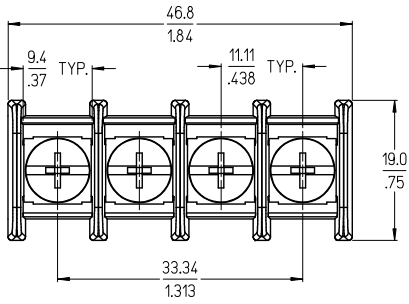

Distributor of Molex Connector Corporation: Excellent Integrated System Limited
Datasheet of 0387353304 - Connector Barrier Block Strip 4 Circuit 0.438" (11.12mm)

Contact us: sales@integrated-circuit.com Website: www.integrated-circuit.com

10 9 8 7 6 5 4 3 2 38735

NOTES:

- 1. MATERIAL: SEE TABLE.
- 2. FINISHES: SEE TABLE.
- 3. ROHS COMPLIANT.

3	4	#8-32 SCREW (OPT -A)	BRASS	NICKEL PLATE
2	4	TERMINAL, #8-32	BRASS	TIN PLATE
1	1	INSULATOR, SR, NO MTG. W/INSL. BASE	POLYESTER (PBT)	BLACK
ITEM	QTY.	DESCRIPTION	MATERIAL	FINISH

INITIAL RELEASE EC NO: WNA/2009-0537 DRAWN: ENCINAS 2009/04/22 CHECK: YORR 2009/05/11 APPR: MACNEIL 2009/05/12 REV: A	QUALITY SYMBOLS	GENERAL TOLERANCES (UNLESS SPECIFIED) <table border="1"> <tr> <th></th> <th>mm</th> <th>INCH</th> </tr> <tr> <td>4 PLACES</td> <td>± .005</td> <td>± .0005</td> </tr> <tr> <td>3 PLACES</td> <td>± .01</td> <td>± .001</td> </tr> <tr> <td>2 PLACES</td> <td>± 0.13</td> <td>± .01</td> </tr> <tr> <td>1 PLACE</td> <td>± 0.3</td> <td>± .01</td> </tr> </table> ANGULAR ± 2° DRAFT WHERE APPLICABLE MUST REMAIN WITHIN DIMENSIONS		mm	INCH	4 PLACES	± .005	± .0005	3 PLACES	± .01	± .001	2 PLACES	± 0.13	± .01	1 PLACE	± 0.3	± .01	DIMENSION STYLE MM/IN	SCALE 2:1	DESIGN UNITS INCH	THIRD ANGLE PROJECTION
			mm	INCH																	
	4 PLACES		± .005	± .0005																	
	3 PLACES		± .01	± .001																	
2 PLACES	± 0.13	± .01																			
1 PLACE	± 0.3	± .01																			
DRAWN BY SCHOOLLEY	DATE 2005/05/12	TITLE SR BTS, CS, PC NO MTG. ASSY.																			
CHECKED BY EHILE	DATE 2005/05/12	APPROVED BY RDEROSS																			
DATE 2005/05/12	MATERIAL NO. 387353304	DOCUMENT NO. SD-38735-001	MOLEX INCORPORATED																		