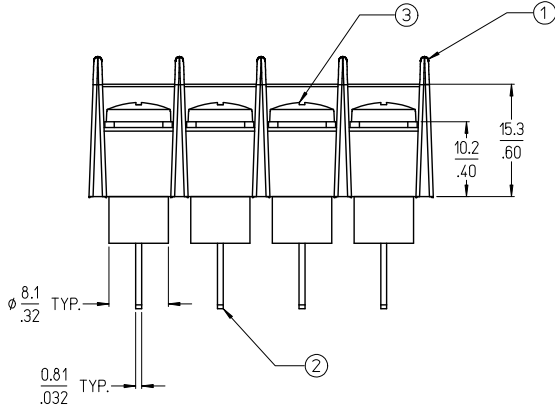

Distributor of Molex Connector Corporation: Excellent Integrated System Limited
Datasheet of 0387353304 - Connector Barrier Block Strip 4 Circuit 0.438" (11.12mm)

Contact us: sales@integrated-circuit.com Website: www.integrated-circuit.com

10 9 8 7 6 5 4 3 2 38735

NOTES:

- 1. MATERIAL: SEE TABLE.
- 2. FINISHES: SEE TABLE.
- 3. ROHS COMPLIANT.

3	4	#8-32 SCREW (OPT -A)	BRASS	NICKEL PLATE
2	4	TERMINAL, #8-32	BRASS	TIN PLATE
1	1	INSULATOR, SR, NO MTG. W/INSL. BASE	POLYESTER (PBT)	BLACK
ITEM	QTY.	DESCRIPTION	MATERIAL	FINISH

INITIAL RELEASE EC NO: WNA/2009-0537 DRAWN: ENCINAS 2009/04/22 CHECK: YORR 2009/05/11 APPR: MACNEIL 2009/05/12 REV: A	QUALITY SYMBOLS	GENERAL TOLERANCES (UNLESS SPECIFIED) <table border="1"> <tr> <th></th> <th>mm</th> <th>INCH</th> </tr> <tr> <td>4 PLACES</td> <td>± .005</td> <td>± .0005</td> </tr> <tr> <td>3 PLACES</td> <td>± .01</td> <td>± .001</td> </tr> <tr> <td>2 PLACES</td> <td>± 0.13</td> <td>± .01</td> </tr> <tr> <td>1 PLACE</td> <td>± 0.3</td> <td>± .01</td> </tr> </table> ANGULAR ± 2° DRAFT WHERE APPLICABLE MUST REMAIN WITHIN DIMENSIONS		mm	INCH	4 PLACES	± .005	± .0005	3 PLACES	± .01	± .001	2 PLACES	± 0.13	± .01	1 PLACE	± 0.3	± .01	DIMENSION STYLE MM/IN	SCALE 2:1	DESIGN UNITS INCH	THIRD ANGLE PROJECTION
			mm	INCH																	
	4 PLACES		± .005	± .0005																	
	3 PLACES		± .01	± .001																	
2 PLACES	± 0.13	± .01																			
1 PLACE	± 0.3	± .01																			
DRAWN BY SCHOOLLEY	DATE 2005/05/12	TITLE SR BTS, CS, PC NO MTG. ASSY.																			
CHECKED BY EHILE	DATE 2005/05/12	APPROVED BY RDEROSS																			
DATE 2005/05/12	MATERIAL NO. 387353304	DOCUMENT NO. SD-38735-001	MOLEX INCORPORATED																		