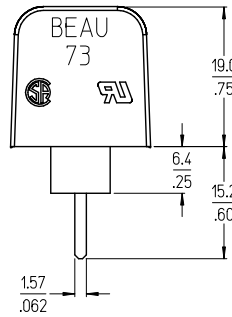

Distributor of Molex Connector Corporation: Excellent Integrated System Limited
Datasheet of 0387353304 - Connector Barrier Block Strip 4 Circuit 0.438" (11.12mm)

Contact us: sales@integrated-circuit.com Website: www.integrated-circuit.com

10 9 8 7 6 5 4 3 2 38735

NOTES:

- 1. MATERIAL: SEE TABLE.
- 2. FINISHES: SEE TABLE.
- 3. ROHS COMPLIANT.

3	4	#8-32 SCREW (OPT -A)	BRASS	NICKEL PLATE
2	4	TERMINAL, #8-32	BRASS	TIN PLATE
1	1	INSULATOR, SR, NO MTG. W/INSL. BASE	POLYESTER (PBT)	BLACK
ITEM	QTY.	DESCRIPTION	MATERIAL	FINISH

INITIAL RELEASE EC NO: WNA/2009-0537 DRAWN: ENCINAS 2009/04/22 CHECK: YORR 2009/05/11 APPR: MACNEIL 2009/05/12 REV: A	QUALITY SYMBOLS	GENERAL TOLERANCES (UNLESS SPECIFIED) <table border="1"> <tr> <th></th> <th>mm</th> <th>INCH</th> </tr> <tr> <td>4 PLACES</td> <td>± .005</td> <td>± .0005</td> </tr> <tr> <td>3 PLACES</td> <td>± .01</td> <td>± .001</td> </tr> <tr> <td>2 PLACES</td> <td>± 0.13</td> <td>± .01</td> </tr> <tr> <td>1 PLACE</td> <td>± 0.3</td> <td>± .01</td> </tr> </table> ANGULAR ± 2° DRAFT WHERE APPLICABLE MUST REMAIN WITHIN DIMENSIONS		mm	INCH	4 PLACES	± .005	± .0005	3 PLACES	± .01	± .001	2 PLACES	± 0.13	± .01	1 PLACE	± 0.3	± .01	DIMENSION STYLE MM/IN	SCALE 2:1	DESIGN UNITS INCH	THIRD ANGLE PROJECTION
			mm	INCH																	
	4 PLACES		± .005	± .0005																	
	3 PLACES		± .01	± .001																	
2 PLACES	± 0.13	± .01																			
1 PLACE	± 0.3	± .01																			
DRAWN BY SCHOOLLEY	DATE 2005/05/12	TITLE SR BTS, CS, PC NO MTG. ASSY.																			
CHECKED BY EHILE	DATE 2005/05/12	APPROVED BY RDEROSS																			
DATE 2005/05/12	MATERIAL NO. 387353304	DOCUMENT NO. SD-38735-001	MOLEX INCORPORATED																		