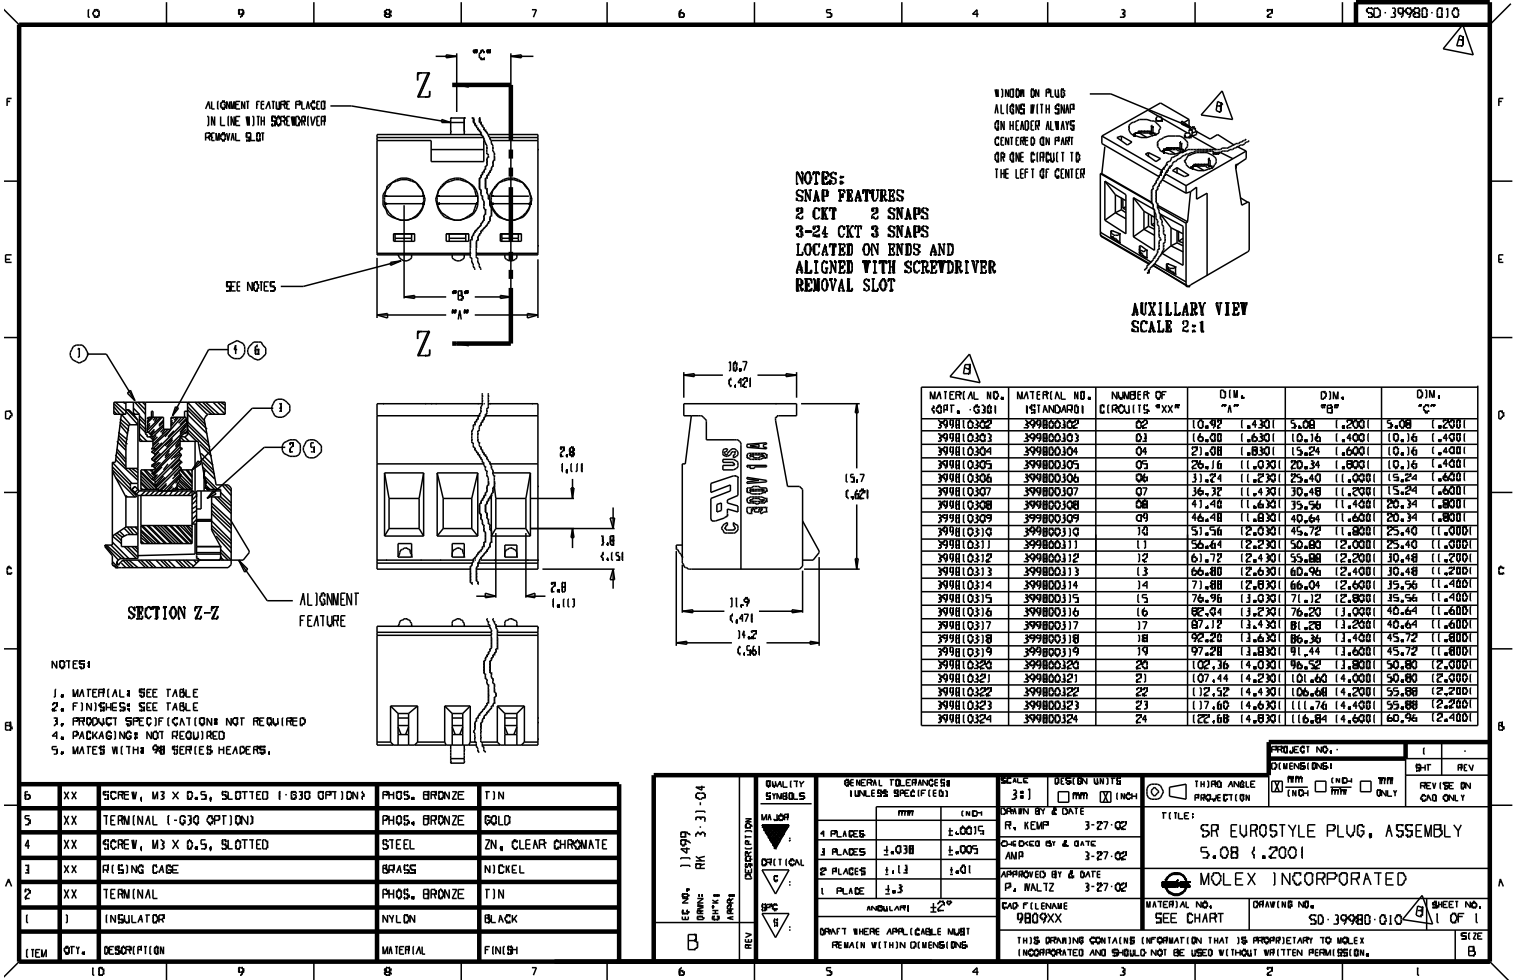

[sales@integrated-circuit.com](mailto:sales@integrated-circuit.com)

ITEM	QTY.	DESCRIPTION	MATERIAL	FINISH
6	XX	SCREW, M3 X 0.5, SLOTTED (1-830 OPT)DN	PHOS. BRONZE	T1N
5	XX	TERMINAL (1-630 OPT)DN	PHOS. BRONZE	GOLD
4	XX	SCREW, M3 X 0.5, SLOTTED	STEEL	ZN, CLEAR CHROMATE
3	XX	RISING CASE	BRASS	NICKEL
2	XX	TERMINAL	PHOS. BRONZE	T1N
1	1	INSULATOR	NYLON	BLACK

EE NO. 11499	RR 3-31-04
DATE	REV
DESCRIPTION	SYMBOLS
MAJOR	OPTIONAL
MINOR	REVISION

GENERAL TOLERANCES UNLESS SPECIFIED		SCALE	DESIGN UNIT
4 PLACES	±0.015 (0.0015)	3:1	mm (X) INCH
3 PLACES	±0.038 (0.005)		
2 PLACES	±0.13 (0.01)		
1 PLACE	±0.3		

PROJECT NO. - I -

DIMENSIONS:  mm  INCH  ONLY

THIRD ANGLE PROJECTION

TITLE: SR EUROSTYLE PLUG, ASSEMBLY 5.08 (.2001)

MOLEX INCORPORATED

MATERIAL NO. SEE CHART

DRAWING NO. SD-39980-010

SHEET NO. 1 OF 1