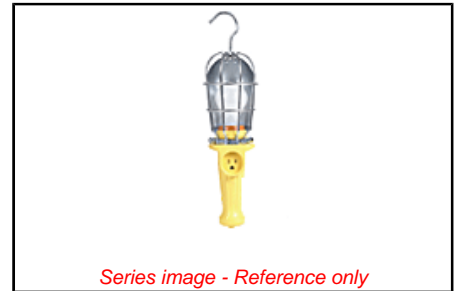

sales@integrated-circuit.com

PLEASE CHECK WWW.MOLEX.COM FOR LATEST PART INFORMATION

Part Number: [1301020134](#)
Status: **Active**
Overview: [Hand Lamps](#)
Description: Super-Safeway™ Rubber Hand Lamp with 100W, Screw Release Guard with Switch and Receptacle

Documents:
[RoHS Certificate of Compliance \(PDF\)](#)

Agency Certification	
CSA	LR85374
General	
Product Family	Portable Lighting
Series	130102
NEMA Configuration	N/A
Outlet	Side
Overview	Hand Lamps
Product Name	Super-Safeway™
Type	Hand Lamps
UPC	78678860281
Woodhead	Yes
Physical	
Cord Length - Primary	N/A
Cord Length - Secondary	N/A
Depth	101.60mm (4.000")
Duty	Industrial
Guard Included	No
Guard Type	Metal Wire
Height	445.01mm (17.520")
Length	N/A
Material - Guard	#8 Gauge Zinc-plated Steel
Mounting Style	Hand Held
Packaging Type	Carton
Socket Construction	N/A
Electrical	
Bulb Type	Incandescent
Lamp Type	A23
Lamp Wattage - Maximum	100W
Lumens	1000
On/Off Switch	Yes
Voltage (Fixture) - Maximum	240V
Material Info	
Old Part Number	107US