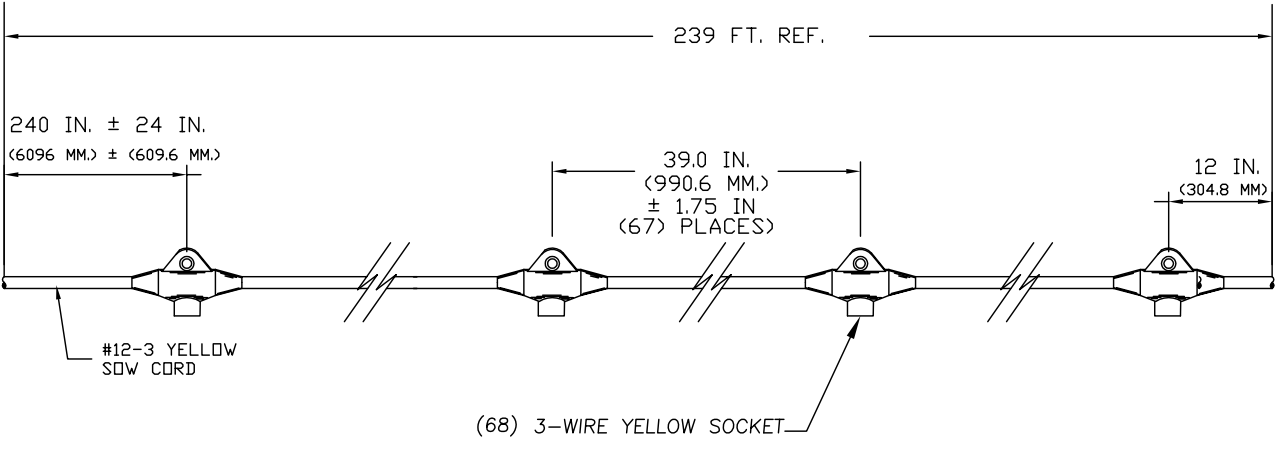

sales@integrated-circuit.com

6

5

4

3

2

1

CUSTOMER DRAWING EC NO: WNA2008-0148 DRWN: TVICKERS 2008/03/24 CHKD: HK 2008/20/03 APPR: SZAFAR 2008/03/31 DESCRIPTION REV A	QUALITY SYMBOLS ▽=0 C=0	GENERAL TOLERANCES (UNLESS SPECIFIED)		DIMENSION STYLE IN/MM	SCALE ---	DESIGN UNITS INCH	THIRD ANGLE PROJECTION	
			mm	INCH	DRAWN BY TV	DATE 2008/20/03	TITLE STRINGLIGHT 239 FEET (68)323 @ 39 IN.CENTERS 20 FT. LEAD & 1 FT. TAIL	
		4 PLACES	±---	±---	CHECKED BY HK	DATE 2008/20/03	MOLEX INCORPORATED	
		3 PLACES	±---	±.010	APPROVED BY SZ	DATE 2008/20/03	MATERIAL NO. 1301060141	DOCUMENT NO. SD-130106-001
2 PLACES	±0.25	±.030	ANGULAR ±1/2°		THIS DRAWING CONTAINS INFORMATION THAT IS PROPRIETARY TO MOLEX INCORPORATED AND SHOULD NOT BE USED WITHOUT WRITTEN PERMISSION			
1 PLACE	±0.76	±---	DRAFT WHERE APPLICABLE MUST REMAIN WITHIN DIMENSIONS					