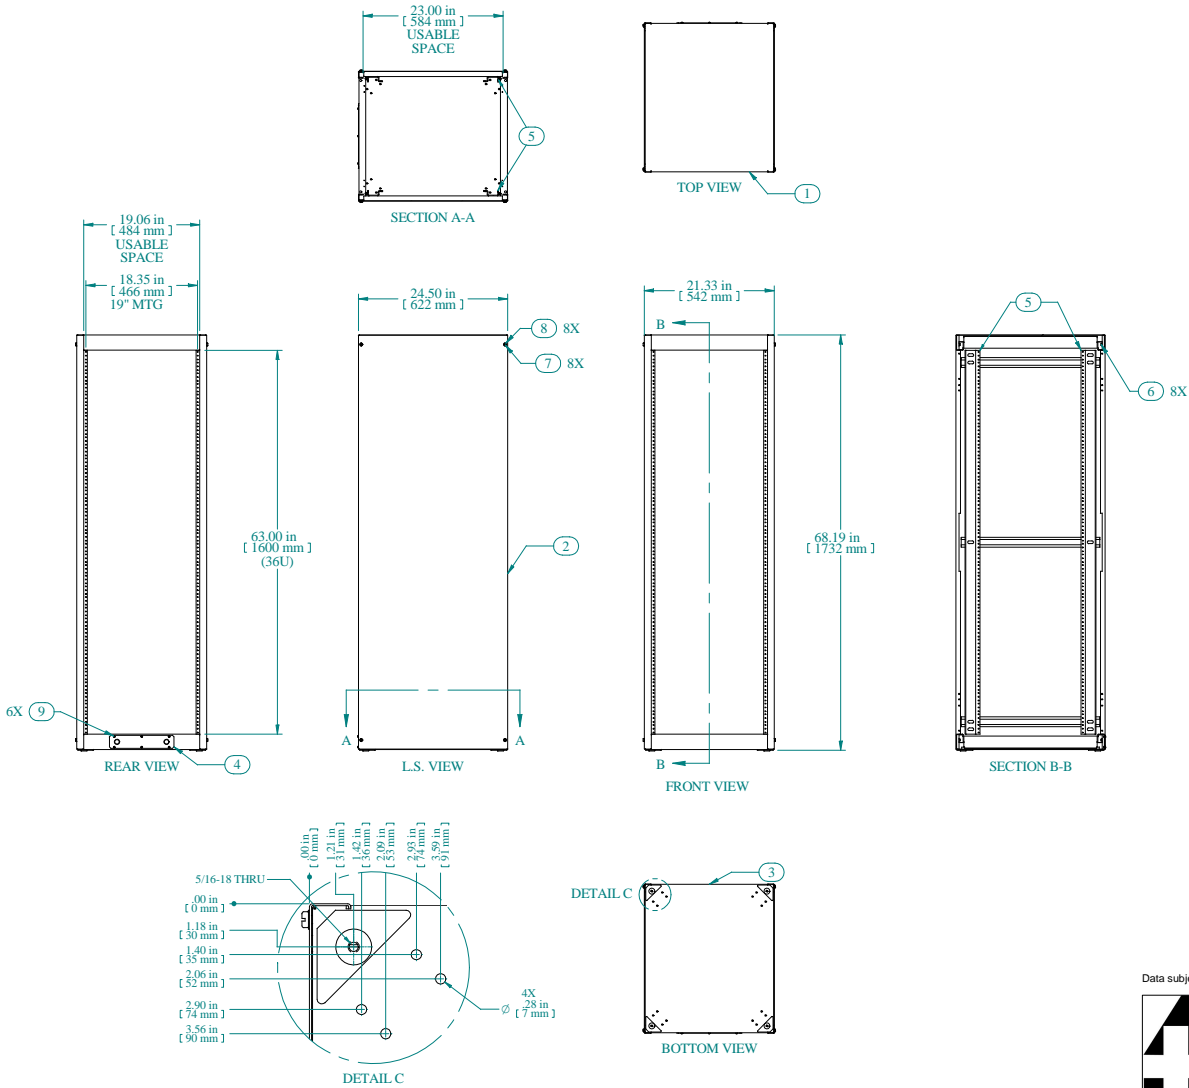

Item Number	Title	Quantity
1	REFK - TOP PANEL	1
2	REFK - SIDE PANEL	2
3	REFK - BOTTOM PANEL	1
4	REFK - GLAND PLATE	1
5	COMBINATION RAILS TAPPED (PAIR)	2
6	NUT I/4-20 KEP	8
7	SCREW I/4-20 X 1/2	8
8	FLAT NYLON WASHER I/4\" ID.	8
9	SCREW 6-32X1/4 SELF TAPPING	6

PART NUMBERS

REFK1906324BK1	PAINTED BLACK TEXTURED
REFK1906324CG1	PAINTED CONT. GRAY TEXTURED
REFK1906324LG1	PAINTED RAL7035 TEXTURED

NOTES

Shipped knockdown for handling ease & protection.

HAMMOND MANUFACTURING
www.hammondmfg.com
PART NO. REFK1906324