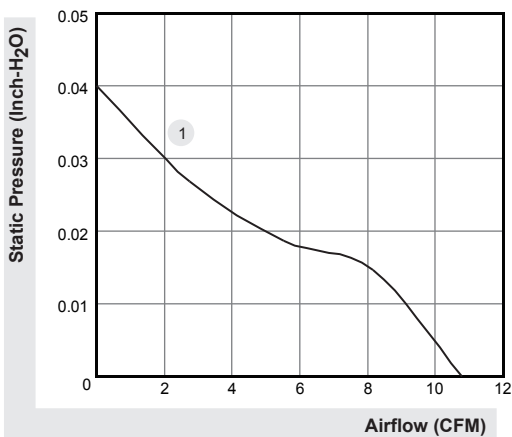

60x60x15 mm

10.8 CFM

 HA60151V4-0000-999	Bearing	Rating Voltage (VDC)	Power Current (mA)	Power Consumption (WATTS)	Speed (RPM)	Air Flow (CFM)	Static Pressure (Inch-H ₂ O)	Noise (dBA)	Weight (g)	Curve
	● VAPO	12	52	0.6	2500	10.8	0.04	14.5	36	1