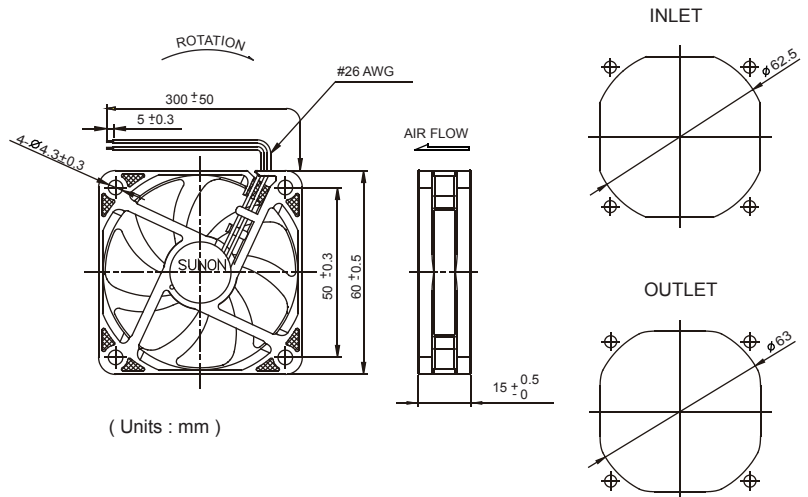

60x60x15 mm

10.8 CFM

 HA60151V4-0000-999	Bearing	Rating Voltage (VDC)	Power Current (mA)	Power Consumption (WATTS)	Speed (RPM)	Air Flow (CFM)	Static Pressure (Inch-H ₂ O)	Noise (dBA)	Weight (g)	Curve
	● VAPO	12	52	0.6	2500	10.8	0.04	14.5	36	1