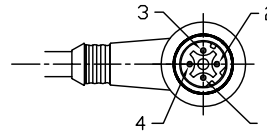

sales@integrated-circuit.com

PART NUMBER	ENGINEERING NO.	LENGTH ± TOLERANCE
1201080106	E\WA06310M010	3' 3" +2.19' / -0" [1M +55.6 / -0 mm]
1201080108	E\WA06310M050	16' 4" +6.5' / -0" [5M +165.0 / -0 mm]

MALE- FACE VIEW

WIRING DIAGRAM

MALE- FACE VIEW

NOTES:

- MATERIAL: SEE TABLE
- FINISHES: SEE TABLE
- CABLE: #22/4 SHIELDED PUR
- ELECTRICAL DATA:
ACCORDING TO CAT5e ETHERNET STANDARD
MAX. VOLTAGE: 30V
MAX. CURRENT 1.5A
- ENVIRONMENTAL:
PROTECTION IP67
TEMPERATURE RANGE: -20°C TO 75°C
- WRAP LABEL IS MARKED WITH P/N, DATE CODE,
VOLTAGE & AMPERAGE.
- ASSEMBLY IS ROHS COMPLIANT.