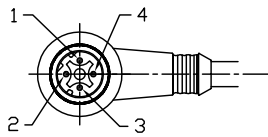

sales@integrated-circuit.com

PART NUMBER	ENGINEERING NO.	LENGTH ± TOLERANCE
1201080106	E\WA06310M010	3' 3" +2.19' / -0" [1M +55.6 / -0 mm]
1201080108	E\WA06310M050	16' 4" +6.5' / -0" [5M +165.0 / -0 mm]

MALE- FACE VIEW

WIRING DIAGRAM

MALE- FACE VIEW

NOTES:

- MATERIAL: SEE TABLE
- FINISHES: SEE TABLE
- CABLE: #22/4 SHIELDED PUR
- ELECTRICAL DATA:
ACCORDING TO CAT5e ETHERNET STANDARD
MAX. VOLTAGE: 30V
MAX. CURRENT 1.5A
- ENVIRONMENTAL:
PROTECTION IP67
TEMPERATURE RANGE: -20°C TO 75°C
- WRAP LABEL IS MARKED WITH P/N, DATE CODE,
VOLTAGE & AMPERAGE.
- ASSEMBLY IS ROHS COMPLIANT.

SD RELEASE EC NO: WEL2010-0005 DRWIN: YOU CHKD: BWOODMAN APPR: JFJURPHY 2009/07/20	QUALITY SYMBOLS ▽=0 ▽C=0	GENERAL TOLERANCES (UNLESS SPECIFIED)		DIMENSION STYLE IN/MM	SCALE 3:4	DESIGN UNITS INCH	THIRD ANGLE PROJECTION	
		4 PLACES ±--- ±---	3 PLACES ±--- ±.005	DRAWN BY VOU	DATE 2009/07/07	TITLE M12 ULCK CABLE ASSY 4P M/MP 90/90 D-CODE #22/4 SHIELDED PUR		
		2 PLACES ±--- ±.010	1 PLACE ±--- ±.020	CHECKED BY BWOODMAN	DATE 2009/07/31	MOLEX INCORPORATED		
		ANGULAR ±1/2°		APPROVED BY SEE CHART		MATERIAL NO.	DOCUMENT NO. SD-120108-012	SHEET NO. 1 OF 1
DRAFT WHERE APPLICABLE MUST REMAIN WITHIN DIMENSIONS		THIS DRAWING CONTAINS INFORMATION THAT IS PROPRIETARY TO MOLEX INCORPORATED AND SHOULD NOT BE USED WITHOUT WRITTEN PERMISSION						