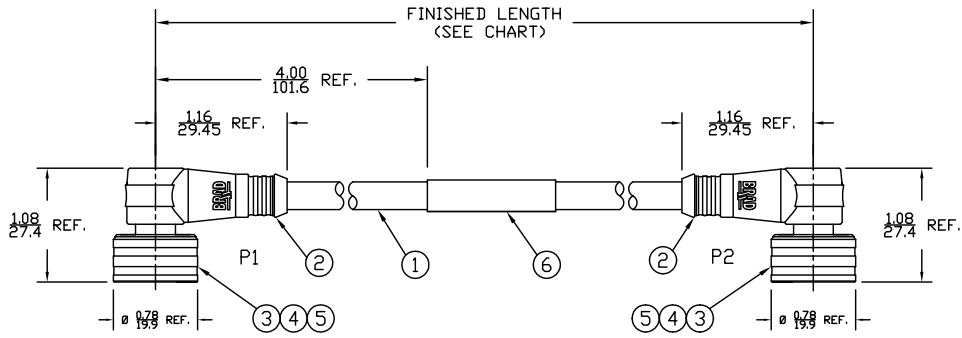

sales@integrated-circuit.com

PART NUMBER	ENGINEERING NO.	LENGTH ± TOLERANCE
1201080106	E\WA06310M010	3' 3" +2.19' / -0" [1M +55.6 / -0 mm]
1201080108	E\WA06310M050	16' 4" +6.5' / -0" [5M +165.0 / -0 mm]

MALE- FACE VIEW

WIRING DIAGRAM

MALE- FACE VIEW

NOTES:

- MATERIAL: SEE TABLE
- FINISHES: SEE TABLE
- CABLE: #22/4 SHIELDED PUR
- ELECTRICAL DATA:
ACCORDING TO CAT5e ETHERNET STANDARD
MAX. VOLTAGE: 30V
MAX. CURRENT 1.5A
- ENVIRONMENTAL:
PROTECTION IP67
TEMPERATURE RANGE: -20°C TO 75°C
- WRAP LABEL IS MARKED WITH P/N, DATE CODE,
VOLTAGE & AMPERAGE.
- ASSEMBLY IS ROHS COMPLIANT.

SD RELEASE EC NO: WEL2010-0005 DRWIN: YOU CHKD: BWOODMAN APPR: JFJURPHY 2009/07/20	QUALITY SYMBOLS ▽=0 ▽C=0	GENERAL TOLERANCES (UNLESS SPECIFIED)		DIMENSION STYLE IN/MM	SCALE 3:4	DESIGN UNITS INCH	THIRD ANGLE PROJECTION	
		4 PLACES ±--- ±---	3 PLACES ±--- ±.005	DRAWN BY VOU	DATE 2009/07/07	TITLE M12 ULCK CABLE ASSY 4P M/MP 90/90 D-CODE #22/4 SHIELDED PUR		
		2 PLACES ±--- ±.010	1 PLACE ±--- ±.020	CHECKED BY BWOODMAN	DATE 2009/07/31	MOLEX INCORPORATED		
		ANGULAR ±1/2°		APPROVED BY SEE CHART		MATERIAL NO.	DOCUMENT NO. SD-120108-012	SHEET NO. 1 OF 1
DRAFT WHERE APPLICABLE MUST REMAIN WITHIN DIMENSIONS		THIS DRAWING CONTAINS INFORMATION THAT IS PROPRIETARY TO MOLEX INCORPORATED AND SHOULD NOT BE USED WITHOUT WRITTEN PERMISSION						