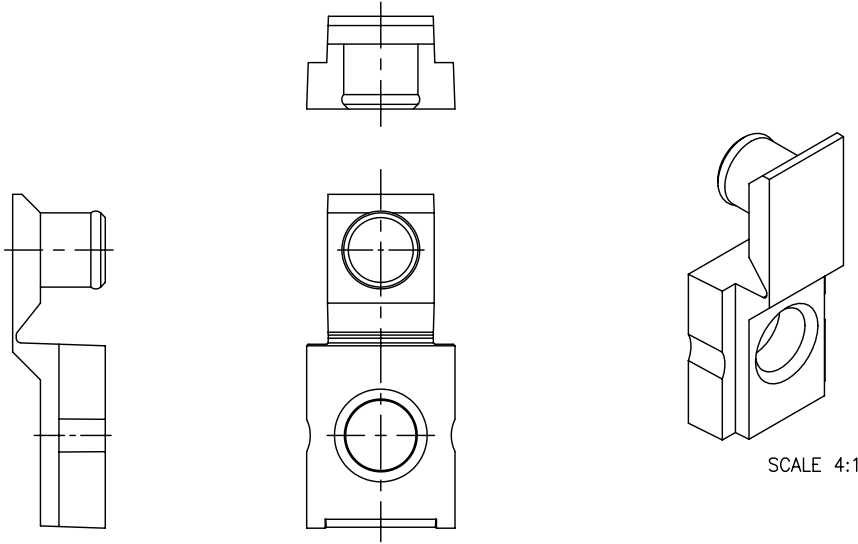

PART NO.	COLOR
OFSTH-1-RED	RED
OFSTH-1-GRN	GREEN

TITLE: OPTICAL FIBER SPLICE TRAY HINGE						DWG IN MM	
TOLERANCES UNLESS NOTED .X=±0.3 .XX=±0.10	FILE # OFSTH-1 MAT'L: PROPRIETARY MATERIAL RE: RICHCO, INC.	DWN: S.M. DT: 05/24/01	APP: DT:	FINAL		PART # OFSTH-1-XXX	PRINT TYPE CA