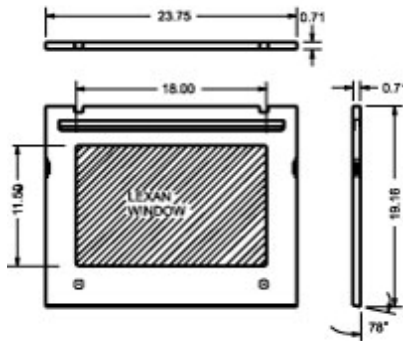

sales@integrated-circuit.com

Quality Products. Service Excellence.

Turret/Terminal Window Door *S2CWD Series*

- Maintains the NEMA rating of the enclosure.
- Constructed of 14 gauge steel and lexan window.
- Easy field installation.
- Fits Standard Turret, Deep Turret, and Data Terminal.
- Offered in 24" width only.
- Available in light gray and stainless steel.