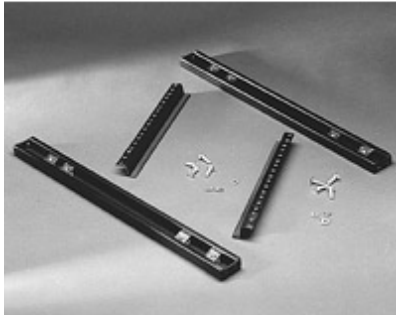

sales@integrated-circuit.com

Quality Products. Service Excellence.

CRT Mounting Kit *S2CMK Series*

- Adjustable width allows for mounting of most CRT models.
- For use in Turrets or Data Terminal.
- Mounts onto Rail Support Kits (not included - see above).
- Finished in textured black.