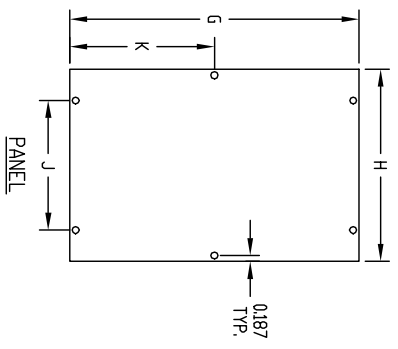

| | | | |
|-----------|-----------------|----------|--------------------------------------|
| PART NAME | UTILITY CABINET | PART No. | CU-728 TD CU-1124/AU-1028 TD AU-1099 |
|-----------|-----------------|----------|--------------------------------------|

| PART No. | BODY | | | | | | PANEL | | | | | |
|----------|--------|--------|-------|-------|---|-------|-------|--------|--------|-------|---|-------|
| | A | B | C | D | E | F | GAUGE | G | H | J | K | GAUGE |
| CU-728 | 4,000 | 5,000 | 3,000 | 3,937 | | 0.375 | 20 | 3,937 | 4,937 | 3,937 | | 20 |
| CU-729 | 5,000 | 6,000 | 4,000 | 4,937 | | 0.375 | 20 | 5,937 | 4,937 | | | 20 |
| CU-879 | 10,000 | 8,000 | 7,000 | 6,000 | | 0.500 | 20 | 9,937 | 7,937 | 6,000 | | 20 |
| CU-880 | 10,000 | 10,000 | 8,000 | 8,000 | | 0.500 | 20 | 9,937 | 9,937 | 8,000 | | 20 |
| CU-881 | 12,000 | 11,000 | 8,000 | 9,000 | | 0.500 | 20 | 11,937 | 10,937 | 9,000 | | 20 |
| CU-882 | 15,000 | 9,000 | 7,000 | 7,000 | | 0.500 | 20 | 14,937 | 8,937 | 7,000 | | 20 |
| CU-883 | 4,000 | 4,000 | 2,000 | 2,937 | | 0.375 | 20 | 3,937 | 3,937 | 2,937 | | 20 |
| AU-1028 | 4,000 | 3,000 | 3,000 | 3,937 | | 0.375 | 0040 | 3,937 | 4,937 | 3,937 | | 0040 |
| AU-1029 | 5,000 | 6,000 | 4,000 | 4,937 | | 0.375 | 0040 | 4,937 | 5,937 | 4,937 | | 0040 |
| AU-1039 | 6,000 | 6,000 | 6,000 | 4,937 | | 0.500 | 0040 | 5,937 | 5,937 | 4,937 | | 0040 |
| AU-1040 | 9,000 | 6,000 | 5,000 | 4,000 | | 0.500 | 0040 | 8,937 | 5,937 | 4,000 | | 0040 |
| AU-1083 | 4,000 | 4,000 | 2,000 | 2,937 | | 0.375 | 0040 | 3,937 | 3,937 | 2,937 | | 0040 |
| AU-1098 | 6,000 | 6,000 | 6,000 | 4,937 | | 0.500 | 20 | 5,937 | 5,937 | 4,937 | | 20 |
| CU-1099 | 9,000 | 6,000 | 5,000 | 4,000 | | 0.500 | 20 | 8,937 | 5,937 | 4,000 | | 20 |
| CU-1124 | 12,000 | 7,000 | 6,000 | 5,000 | | 0.500 | 20 | 11,937 | 6,937 | 5,000 | | 20 |