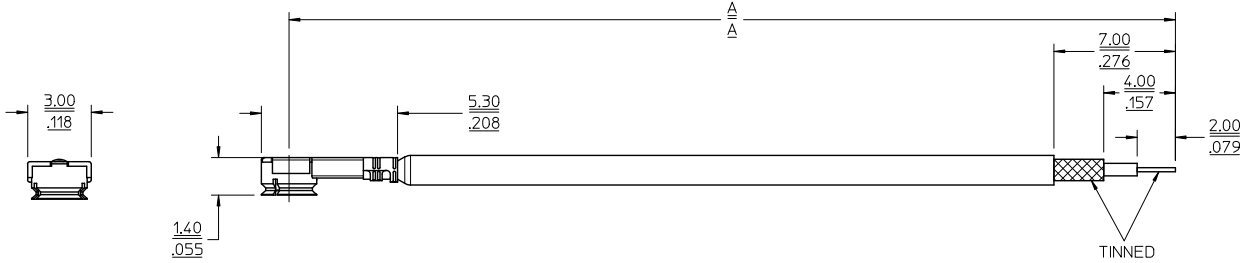

MATERIAL AND FINISHES:

MCRF (73118-0350) MATED HEIGHT: 1.8MM (.071)  
 HOUSING: PHOSPHOR BRONZE  
 FINISH: GOLD  
 CONTACT: PHOSPHOR BRONZE  
 FINISH: GOLD  
 INSULATOR: PBT  
 CABLE: 0.81 CABLE OR EQUIVALENT

CHG: IPACKING UPDATE TO BAG FROM BULK ZITITLE UPDATE TO MCRF FROM UFL ECR NO: UHF2016-0237 DRAWN: CHENG 2015/09/23 CHKD: CHENG APPR: Y.CHENG 2015/09/23 DESCRIPTION:	QUALITY SYMBOLS ▽=0 ▽=0	GENERAL TOLERANCES (UNLESS SPECIFIED) mm INCH 4 PLACES ± --- ± --- 3 PLACES ± --- ± --- 2 PLACES ± --- ± --- 1 PLACE ± --- ± --- ANGULAR ± 2 °	DIMENSION STYLE MM/IN DRAWN BY: JLEE02 DATE: 2011/08/24 CHECKED BY: SSS DATE: 2011/08/24 APPROVED BY: JWIENER DATE: 2011/09/02	SCALE: METRIC DESIGN UNITS: METRIC THIRD ANGLE PROJECTION	TITLE: CA, MCRF TO PIGTAIL, 0.81MM CABLE, H18 CA-MCRF/PIGTAIL MOLEX INCORPORATED MATERIAL NO. SEE TABLE DOCUMENT NO. SD-73116-007 SHEET NO. 1 OF 1
		DRAFT WHERE APPLICABLE MUST REMAIN WITHIN DIMENSIONS	THIS DRAWING CONTAINS INFORMATION THAT IS PROPRIETARY TO MOLEX INCORPORATED AND SHOULD NOT BE USED WITHOUT WRITTEN PERMISSION		