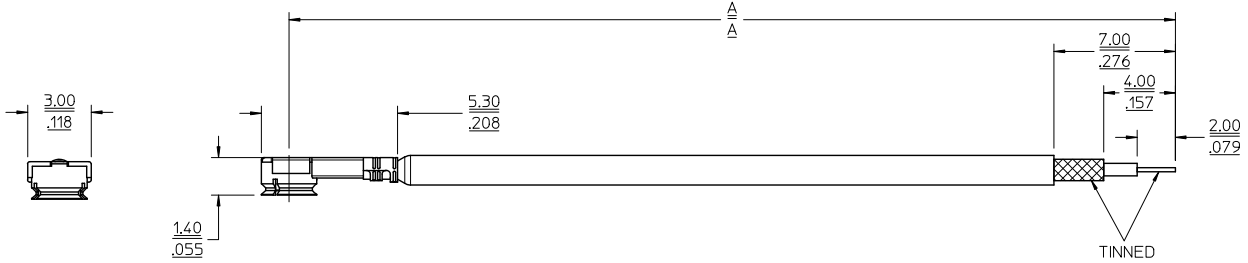

MATERIAL AND FINISHES:

MCRF (73118-0350) MATED HEIGHT: 1.8MM (.071)
 HOUSING: PHOSPHOR BRONZE
 FINISH: GOLD

CONTACT: PHOSPHOR BRONZE
 FINISH: GOLD

INSULATOR: PBT

CABLE: 0.81 CABLE OR EQUIVALENT

73116-0078	4.330±.250	110.00±6.34	BAG
73116-0077	12.000±.250	304.80±6.34	SINGLE
73116-0076	9.000±.250	228.60±6.34	SINGLE
73116-0075	6.000±.125	152.40±3.17	SINGLE
73116-0074	3.000±.250	76.20±6.34	SINGLE
73116-0073	12.000±.250	304.80±6.34	BAG
73116-0072	9.000±.250	228.60±6.34	BAG
73116-0071	6.000±.125	152.40±3.17	BAG
73116-0070	3.000±.125	76.20±3.17	BAG
PART NO.	IN	MM	PACKAGING

CHG: IPACKING UPDATE TO BAG FROM BULK ZITITLE UPDATE TO MCRF FROM UFL ECR NO: UHF2016-0237 DRAWN: CHENG 2015/09/23 CHKD: YI CHENG APPR: YI CHENG 2015/09/23 DESCRIPTION: MICROCOAXIAL PREPPED PRETINNED DIM A	QUALITY SYMBOLS ▽=0 ▽=0	GENERAL TOLERANCES (UNLESS SPECIFIED) mm INCH 4 PLACES ± --- ± --- 3 PLACES ± --- ± --- 2 PLACES ± --- ± --- 1 PLACE ± --- ± --- ANGULAR ± 2 °	DIMENSION STYLE MM/IN DRAWN BY: JLEE02 DATE: 2011/08/24 CHECKED BY: SSS DATE: 2011/08/24 APPROVED BY: JWIENER DATE: 2011/09/02	SCALE: METRIC DESIGN UNITS: METRIC THIRD ANGLE PROJECTION	TITLE: CA, MCRF TO PIGTAIL, 0.81MM CABLE, H18 CA-MCRF/PIGTAIL MOLEX INCORPORATED MATERIAL NO. SEE TABLE DOCUMENT NO. SD-73116-007 SHEET NO. 1 OF 1	
	DRAFT WHERE APPLICABLE MUST REMAIN WITHIN DIMENSIONS		SIZE: C	THIS DRAWING CONTAINS INFORMATION THAT IS PROPRIETARY TO MOLEX INCORPORATED AND SHOULD NOT BE USED WITHOUT WRITTEN PERMISSION		
	THIS DRAWING CONTAINS INFORMATION THAT IS PROPRIETARY TO MOLEX INCORPORATED AND SHOULD NOT BE USED WITHOUT WRITTEN PERMISSION					
	THIS DRAWING CONTAINS INFORMATION THAT IS PROPRIETARY TO MOLEX INCORPORATED AND SHOULD NOT BE USED WITHOUT WRITTEN PERMISSION					