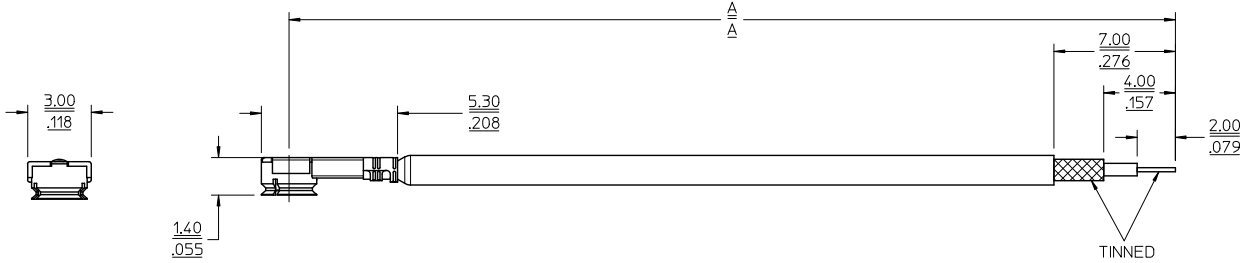

MATERIAL AND FINISHES:

MCRF (73118-0350) MATED HEIGHT: 1.8MM (.071)
 HOUSING: PHOSPHOR BRONZE
 FINISH: GOLD
 CONTACT: PHOSPHOR BRONZE
 FINISH: GOLD
 INSULATOR: PBT
 CABLE: 0.81 CABLE OR EQUIVALENT

73116-0078	4.330±.250	110.00±6.34	BAG
73116-0077	12.000±.250	304.80±6.34	SINGLE
73116-0076	9.000±.250	228.60±6.34	SINGLE
73116-0075	6.000±.125	152.40±3.17	SINGLE
73116-0074	3.000±.250	76.20±6.34	SINGLE
73116-0073	12.000±.250	304.80±6.34	BAG
73116-0072	9.000±.250	228.60±6.34	BAG
73116-0071	6.000±.125	152.40±3.17	BAG
73116-0070	3.000±.125	76.20±3.17	BAG
PART NO.	IN	MM	PACKAGING

CHG: IPACKING UPDATE TO BAG FROM BULK ZITITLE UPDATE TO MCRF FROM UFL ECR NO: UHF2016-0237 DRAWN: CHENG 2015/09/23 CHKD: CHENG APPR: Y.CHENG 2015/09/23 DESCRIPTION:	QUALITY SYMBOLS ▽=0 ▽=0	GENERAL TOLERANCES (UNLESS SPECIFIED) mm INCH 4 PLACES ± --- ± --- 3 PLACES ± --- ± --- 2 PLACES ± --- ± --- 1 PLACE ± --- ± --- ANGULAR ± 2 °	DIMENSION STYLE MM/IN DRAWN BY: JLEE02 DATE: 2011/08/24 CHECKED BY: SSS DATE: 2011/08/24 APPROVED BY: JWIENER DATE: 2011/09/02	SCALE: METRIC DESIGN UNITS: METRIC THIRD ANGLE PROJECTION	TITLE: CA, MCRF TO PIGTAIL, 0.81MM CABLE, H18 CA-MCRF/PIGTAIL MOLEX INCORPORATED MATERIAL NO. SEE TABLE DOCUMENT NO. SD-73116-007 SHEET NO. 1 OF 1
		DRAFT WHERE APPLICABLE MUST REMAIN WITHIN DIMENSIONS	THIS DRAWING CONTAINS INFORMATION THAT IS PROPRIETARY TO MOLEX INCORPORATED AND SHOULD NOT BE USED WITHOUT WRITTEN PERMISSION		