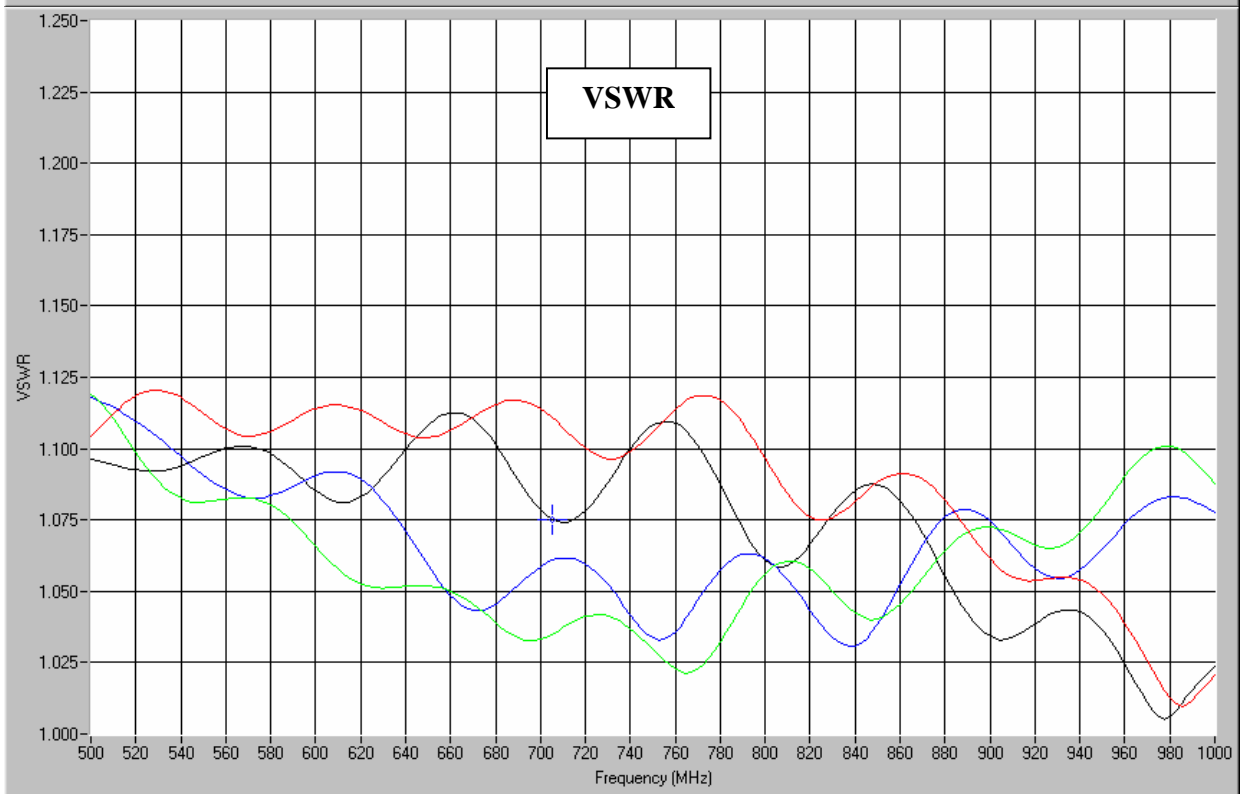

- Military Grade
- 0.5 – 1.0 GHz
- 2-Way power Split
- Quadrature
- Connectors Per MIL-C-39012
- Rugged Aluminum Housing
- Low VSWR
- Meets MIL-E-5400 Class 3 Requirements

**Outline Drawing**

Electrical and Mechanical Specifications subject to change without notice.

**Model 10014-3**

Aluminum Cased Connectorized Components

**Typical Test Data Plots**

USA/Canada: (315) 432-8909  
 Toll Free: (800) 411-6596  
 Europe: +44 2392-232392

**Typical Test Data Plots**