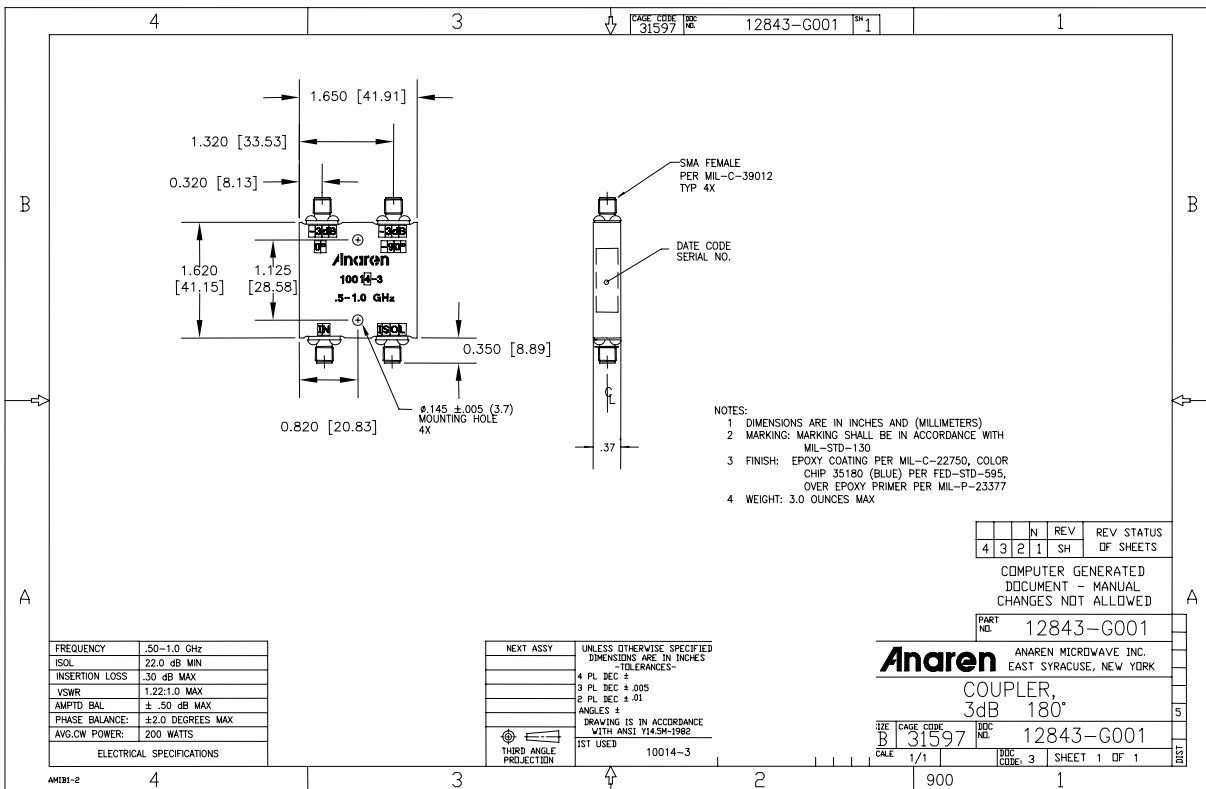

- Military Grade
- 0.5 – 1.0 GHz
- 2-Way power Split
- Quadrature
- Connectors Per MIL-C-39012
- Rugged Aluminum Housing
- Low VSWR
- Meets MIL-E-5400 Class 3 Requirements

**Outline Drawing**

Electrical and Mechanical Specifications subject to change without notice.

**Model 10014-3**

Aluminum Cased Connectorized Components

**Typical Test Data Plots**

USA/Canada: (315) 432-8909  
 Toll Free: (800) 411-6596  
 Europe: +44 2392-232392

**Typical Test Data Plots**