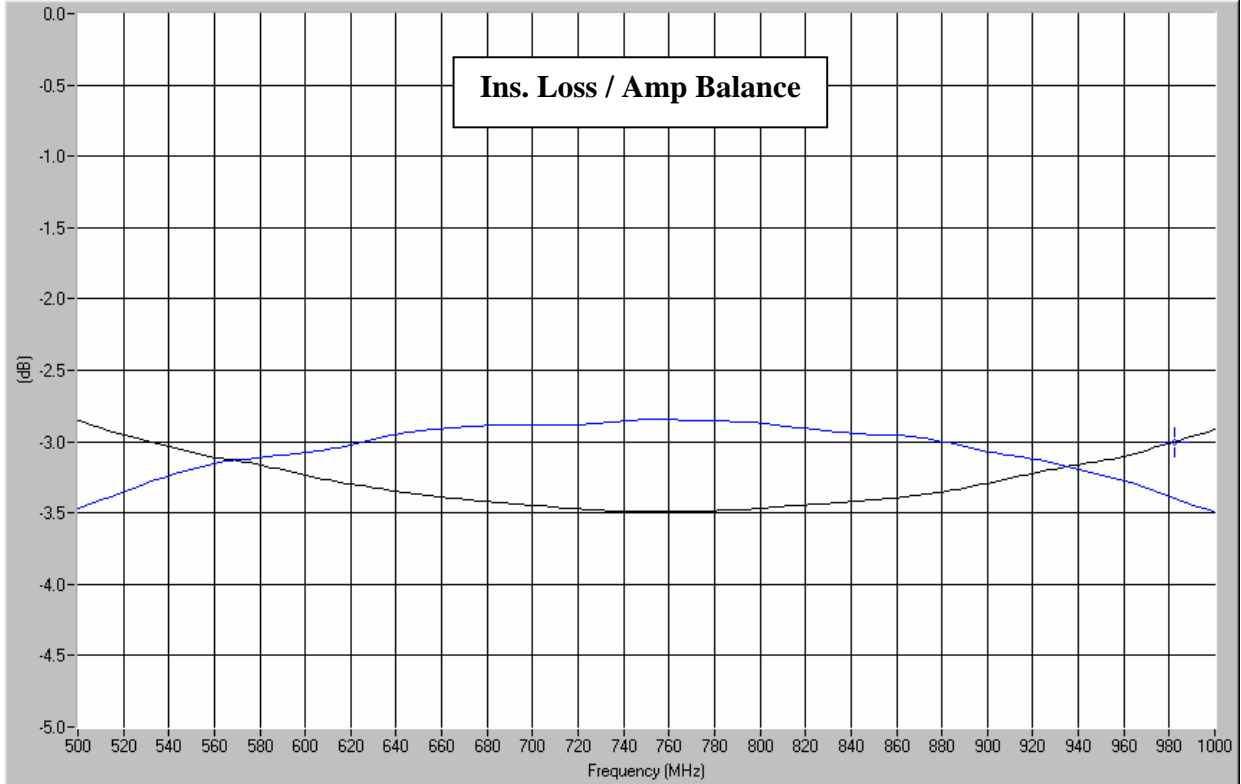

Model 10014-3

Aluminum Cased Connectorized Components

Typical Test Data Plots

USA/Canada: (315) 432-8909
Toll Free: (800) 411-6596
Europe: +44 2392-232392