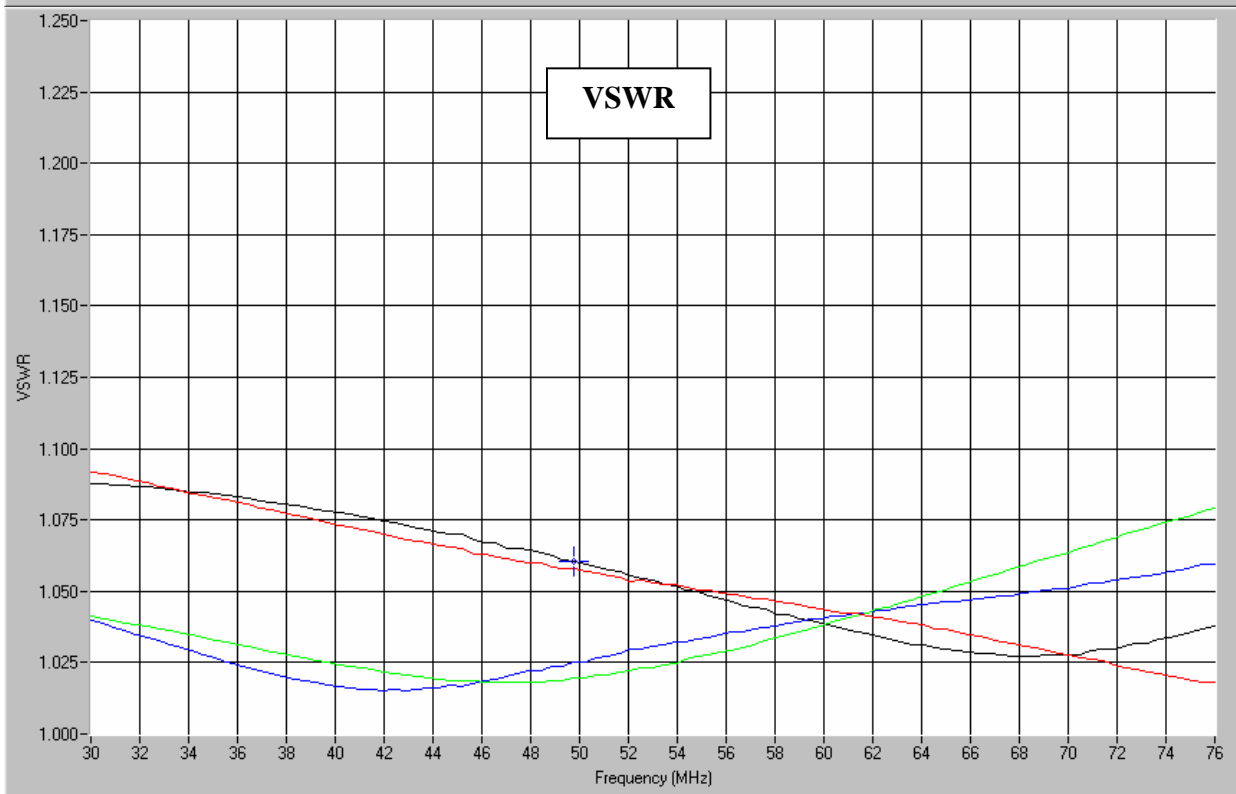

Hybrid Couplers
3 dB, 90°

Applications

- Balanced Mixers
- Antenna Feed Networks
- Phasing Networks
- Dividers/Combiners

Features

- Military Grade
- 0.03 – 0.076 GHz
- 2-Way power Split
- Quadrature
- Connectors Per MIL-C-39012
- Rugged Aluminum Housing
- Low VSWR
- Meets MIL-E-5400 Class 3 Requirements

Outline Drawing

Electrical and Mechanical Specifications subject to change without notice.

Model 10540-3

Aluminum Cased Connectorized Components

Typical Test Data Plots

USA/Canada: (315) 432-8909
 Toll Free: (800) 411-6596
 Europe: +44 2392-232392

Typical Test Data Plots