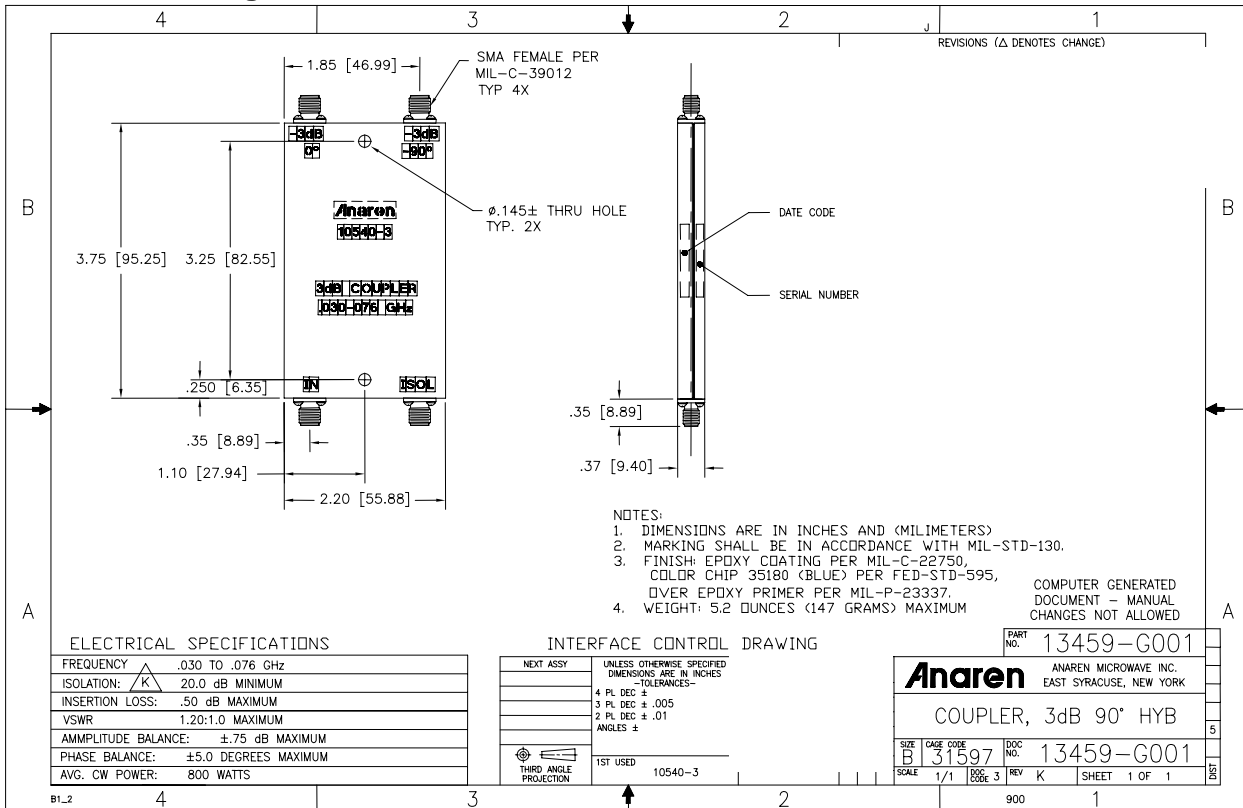

Hybrid Couplers
3 dB, 90°

Applications

- Balanced Mixers
- Antenna Feed Networks
- Phasing Networks
- Dividers/Combiners

Features

- Military Grade
- 0.03 – 0.076 GHz
- 2-Way power Split
- Quadrature
- Connectors Per MIL-C-39012
- Rugged Aluminum Housing
- Low VSWR
- Meets MIL-E-5400 Class 3 Requirements

Outline Drawing

Electrical and Mechanical Specifications subject to change without notice.

Model 10540-3

Aluminum Cased Connectorized Components

Typical Test Data Plots

USA/Canada: (315) 432-8909
 Toll Free: (800) 411-6596
 Europe: +44 2392-232392

Typical Test Data Plots