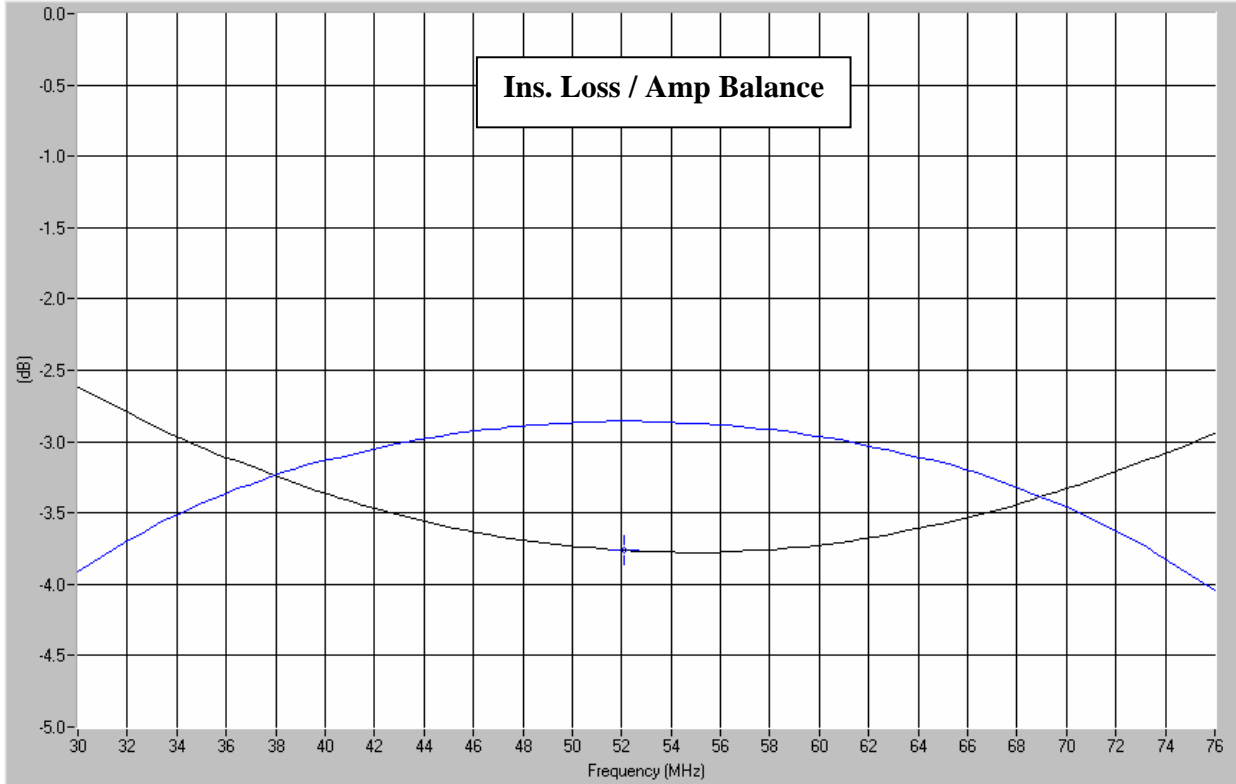

Outline Drawing

Electrical and Mechanical Specifications subject to change without notice.

Model 10540-3

Aluminum Cased Connectorized Components

Typical Test Data Plots

USA/Canada: (315) 432-8909
 Toll Free: (800) 411-6596
 Europe: +44 2392-232392

Typical Test Data Plots