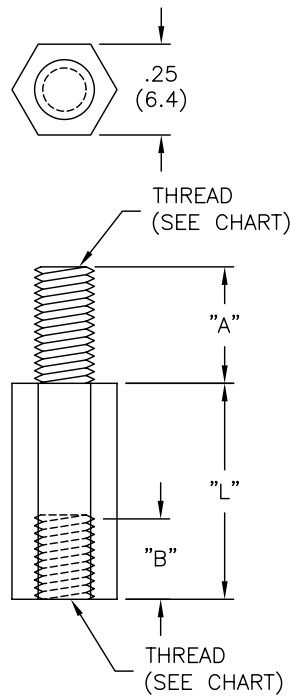

## Excellent Integrated System Limited

Stocking Distributor

Click to view price, real time Inventory, Delivery & Lifecycle Information:

[Essentra Components \(formerly Richco, Inc.\)](#)  
[MFTS4- 6-48](#)

For any questions, you can email us directly:  
[sales@integrated-circuit.com](mailto:sales@integrated-circuit.com)

PART NO.			"L"
#4-40 THREAD	#6-32 THREAD	#8-32 THREAD	
MFTS4-4-48	MFTS6-4-48*	MFTS8-4-48*	1/4 (6.4)
MFTS4-5-48	MFTS6-5-48	MFTS8-5-48**	5/16 (7.9)
MFTS4-6-48	MFTS6-6-48	MFTS8-6-48**	3/8 (9.5)
MFTS4-7-48	MFTS6-7-48	MFTS8-7-48	7/16 (11.1)
MFTS4-8-48	MFTS6-8-48	MFTS8-8-48	1/2 (12.7)
MFTS4-9-48	MFTS6-9-48	MFTS8-9-48	9/16 (14.3)
MFTS4-10-48	MFTS6-10-48	MFTS8-10-48	5/8 (15.9)
MFTS4-11-48	MFTS6-11-48	MFTS8-11-48	11/16 (17.5)
MFTS4-12-48	MFTS6-12-48	MFTS8-12-48	3/4 (19.1)
MFTS4-13-48	MFTS6-13-48	MFTS8-13-48	13/16 (20.6)
MFTS4-14-48	MFTS6-14-48	MFTS8-14-48	7/8 (22.2)
MFTS4-16-48	MFTS6-16-48	MFTS8-16-48	1.00 (25.4)
MFTS4-18-48	MFTS6-18-48	MFTS8-18-48	1-1/8 (28.6)
MFTS4-20-48	MFTS6-20-48	MFTS8-20-48	1-1/4 (31.8)
MFTS4-22-48	MFTS6-22-48	MFTS8-22-48	1-3/8 (34.9)

THREAD SIZE	DIM "A"	DIM "B" MIN.
#4-40	3/16 (4.8)	3/16 (4.8)
#6-32	1/4 (6.4)	1/4 (6.4)
#8-32	3/8 (9.5)	3/8 (9.5)

\* DIM. "B" IS 3/16 (4.8) MIN.

\*\* DIM. "B" IS 1/4 (6.4) MIN.

NOTES:

- MATERIAL: NYLON 6/6 (RMS-48);  
FLAME RETARDANT, NYLON UL-94 V0, (RMS-103),  
AVAILABLE BY SPECIAL ORDER ONLY.
- COLOR: NATURAL.

D		CHANGED FILE NUMBER	SM 05.11.01	TITLE: MALE-FEMALE THREADED STANDOFFS		DWG IN IN (MM)		FINAL		PRINT TYPE	
C		MAT'L RMS-103 WAS RMS-19	J.L.07.05.00	FILE #	MFTS	DWN:	J.B.	APP:			CA
B		MAT'L RMS-19 ADDED	J.L. 8.16.99	MAT'L:	SEE NOTES	DT:	01-20-97	DT:			
A		"B" DIM CHANGED ON SMALL PARTS	JB 07.15.97	RE:	RICHCO, INC.	RICHCO INC. PO BOX 804238, CHICAGO, 60680 (773) 539-4060		PART #		SEE TABLE	
REV		DESCRIPTION	ENGR DATE	TOLERANCES UNLESS NOTED .XX=±.010 .XXX=±.005 FRAC=±1/64 ANG=±1°							