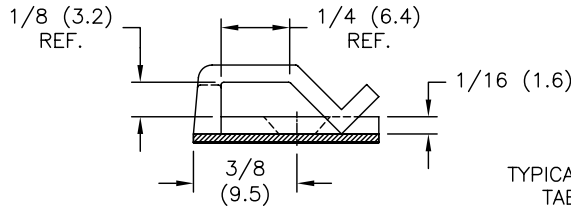

sales@integrated-circuit.com

PART NO.	
SFCC-4-01	W/O ADHESIVE
SFCC-4-01A-RT	W/ADHESIVE

NOTES:

1. MATERIAL: NYLON 6/6 (RMS-01).
2. COLOR: NATURAL.
3. TAPE: 1/32 (0.8) THICK, DOUBLE SIDED ADHESIVE (RMS-15).

TITLE: SPLIT FLAT CABLE CLAMPS		DWG IN IN (MM)		
TOLERANCES UNLESS NOTED .XX=±.010 .XXX=±.005 FRAC=±1/64 ANG=±1°		FILE # SFCC-4	DWN: J.B.	
C COMPLETELY RE-DRAWN AND CHANGED FILE# SM 09.10.01		DT: 09-19-95		DT:
B 11/32 DIM. CHANGED TO 3/8 MB. 1.24.00		RE: RICHCO, INC.		RICHCO INC. PO BOX 804238, CHICAGO, 60680 (773) 539-4060
A 11/32 DIM. ADDED J.L. 09.24.97		PART # SEE TABLE		PRINT TYPE CA
REV DESCRIPTION ENGR DATE				