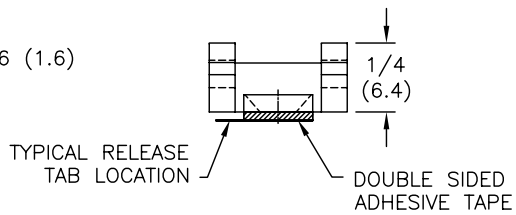

sales@integrated-circuit.com

PART NO.	
SFCC-4-01	W/O ADHESIVE
SFCC-4-01A-RT	W/ADHESIVE

NOTES:

1. MATERIAL: NYLON 6/6 (RMS-01).
2. COLOR: NATURAL.
3. TAPE: 1/32 (0.8) THICK, DOUBLE SIDED ADHESIVE (RMS-15).

TITLE: SPLIT FLAT CABLE CLAMPS		DWG IN IN (MM)		
TOLERANCES UNLESS NOTED .XX=±.010 .XXX=±.005 FRAC=±1/64 ANG=±1°		FILE # SFCC-4	DWN: J.B.	
C COMPLETELY RE-DRAWN AND CHANGED FILE# SM 09.10.01		DT: 09-19-95		DT:
B 11/32 DIM. CHANGED TO 3/8 MB. 1.24.00		RE: RICHCO, INC.		RICHCO INC. PO BOX 804238, CHICAGO, 60680 (773) 539-4060
A 11/32 DIM. ADDED J.L. 09.24.97		PART # SEE TABLE		PRINT TYPE CA
REV DESCRIPTION ENGR DATE				