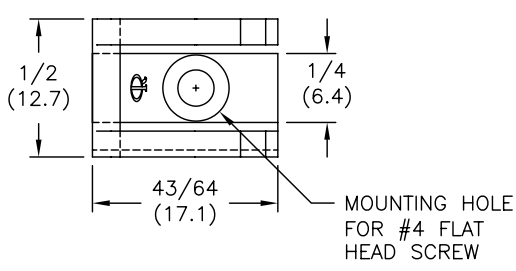

sales@integrated-circuit.com

PART NO.	
SFCC-4-01	W/O ADHESIVE
SFCC-4-01A-RT	W/ADHESIVE

NOTES:

1. MATERIAL: NYLON 6/6 (RMS-01).
2. COLOR: NATURAL.
3. TAPE: 1/32 (0.8) THICK, DOUBLE SIDED ADHESIVE (RMS-15).

TITLE: SPLIT FLAT CABLE CLAMPS		DWG IN IN (MM)		
TOLERANCES UNLESS NOTED .XX=±.010 .XXX=±.005 FRAC=±1/64 ANG=±1°		FILE # SFCC-4	DWN: J.B.	
C COMPLETELY RE-DRAWN AND CHANGED FILE# SM 09.10.01		DT: 09-19-95		DT:
B 11/32 DIM. CHANGED TO 3/8 MB. 1.24.00		RE: RICHCO, INC.		RICHCO INC. PO BOX 804238, CHICAGO, 60680 (773) 539-4060
A 11/32 DIM. ADDED J.L. 09.24.97		PART # SEE TABLE		PRINT TYPE CA
REV DESCRIPTION ENGR DATE				