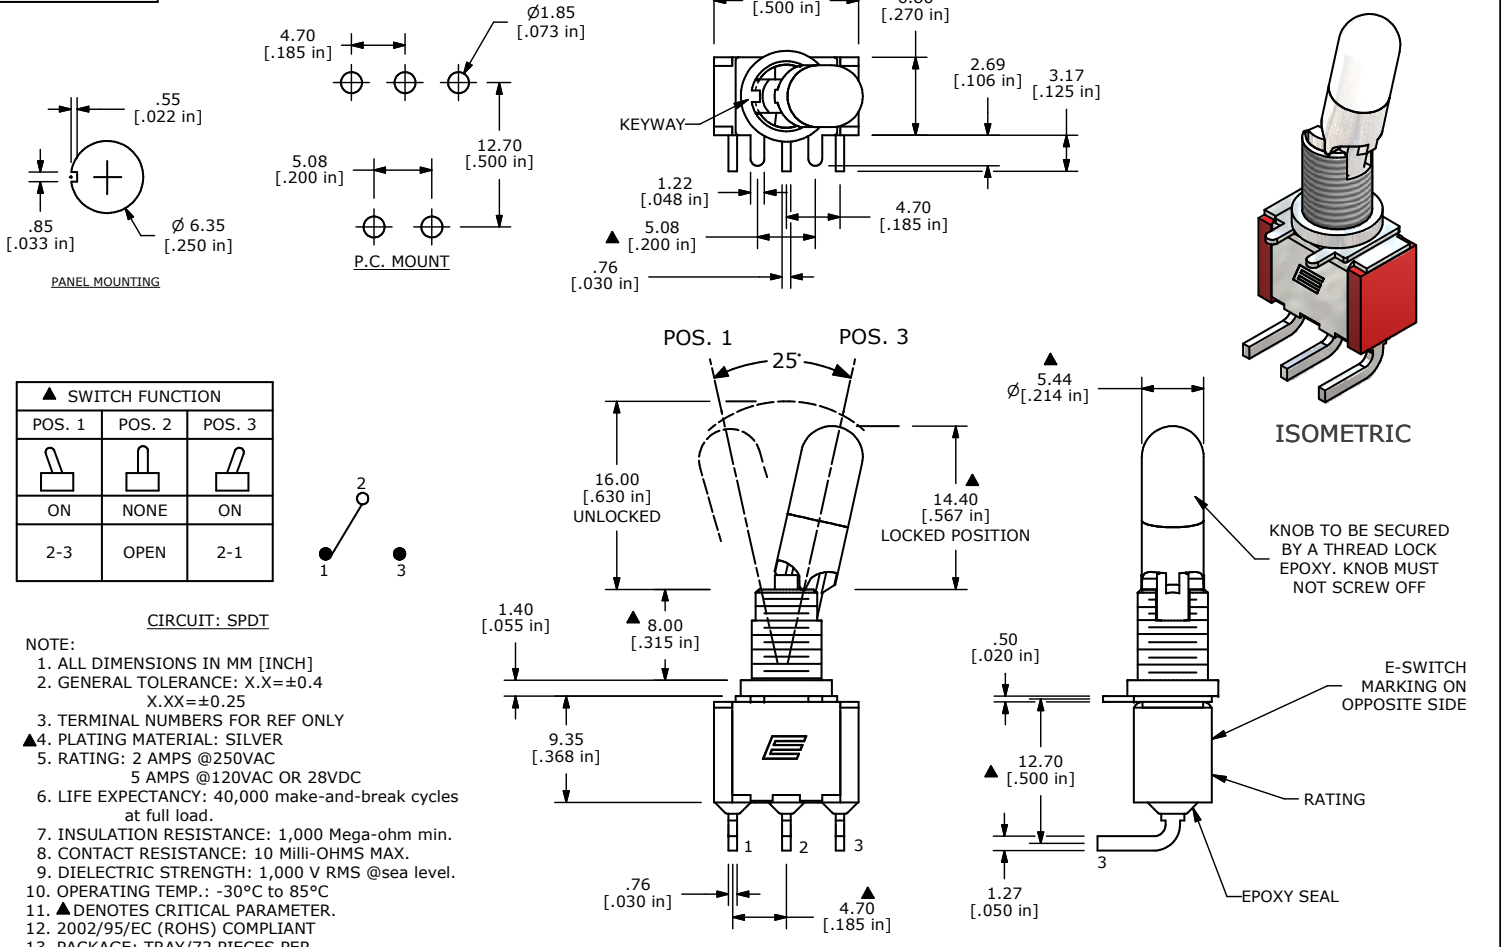

Excellent Integrated System Limited

Stocking Distributor

Click to view price, real time Inventory, Delivery & Lifecycle Information:

[E-Switch](#)
[100SP1K1B26M6QE](#)

For any questions, you can email us directly:

sales@integrated-circuit.com

SHEET 1 OF 1

TITLE 100SP1K1B26M6QE			
SCALE 2:1	DATE 7/6/2010	DR BLR	DWG T116015
			REV A

THE INFORMATION CONTAINED IN THIS DOCUMENT IS PROPRIETARY TO E-SWITCH AND IS NOT TO BE COPIED OR TRANSFERRED