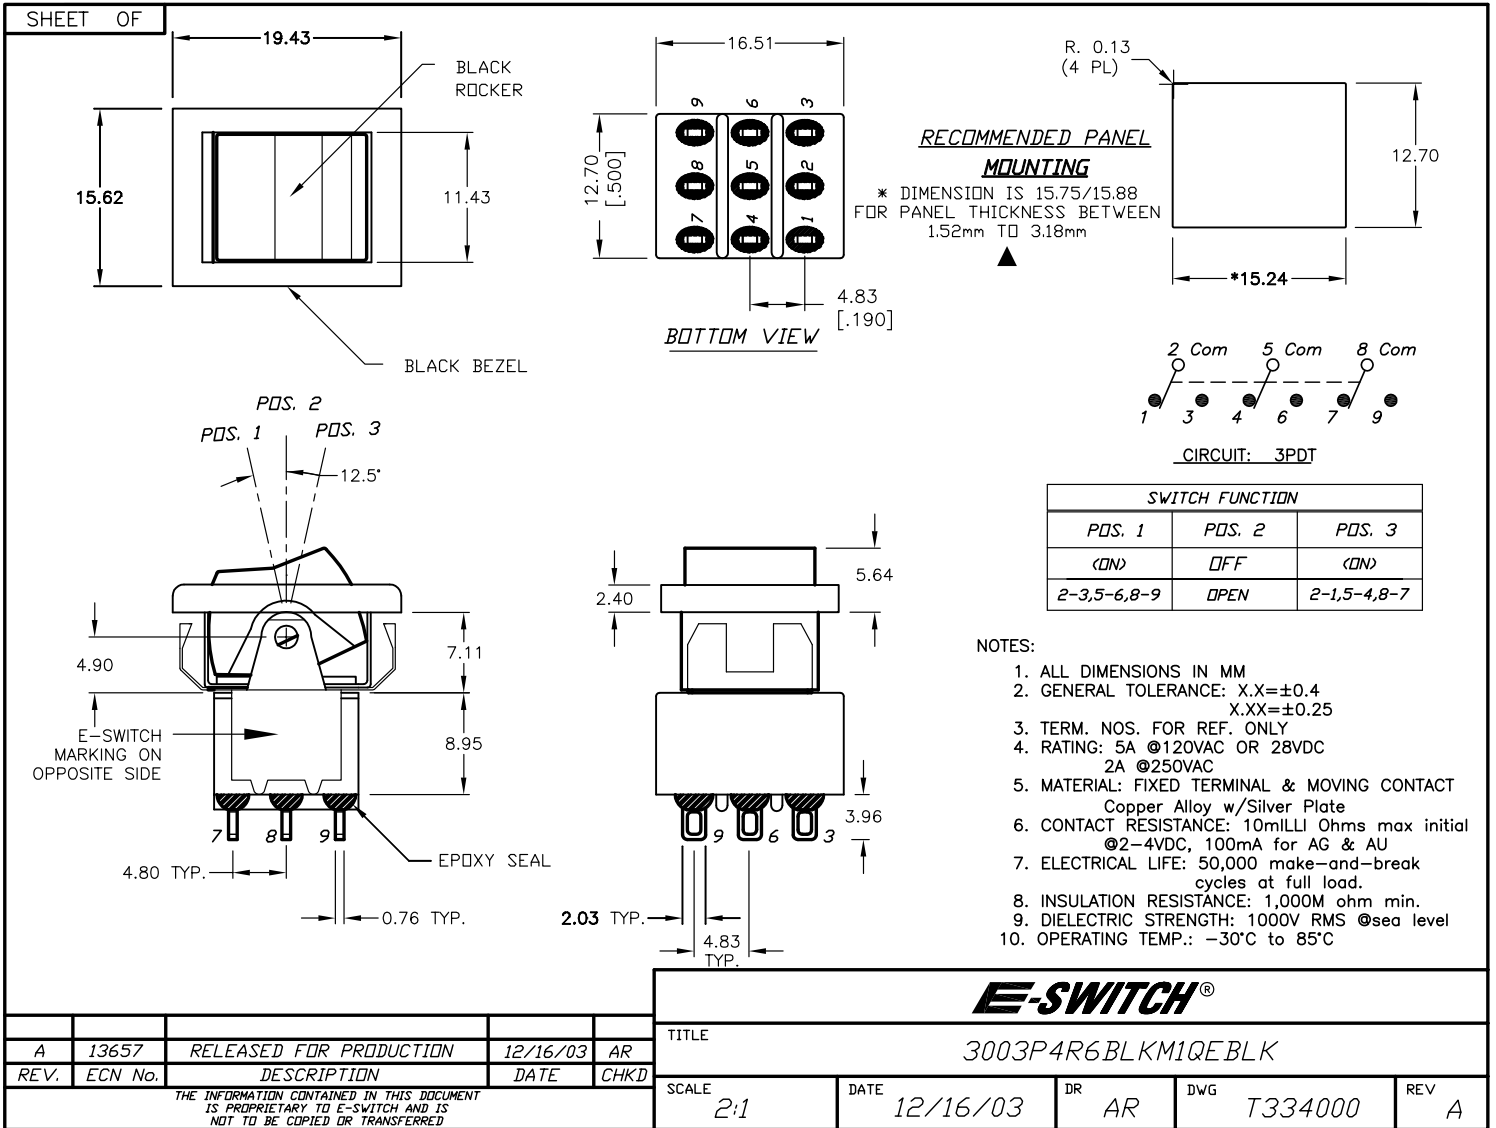

sales@integrated-circuit.com

REV.	ECN No.	DESCRIPTION	DATE	CHKD
A	13657	RELEASED FOR PRODUCTION	12/16/03	AR

THE INFORMATION CONTAINED IN THIS DOCUMENT IS PROPRIETARY TO E-SWITCH AND IS NOT TO BE COPIED OR TRANSFERRED

E-SWITCH®				
TITLE 3003P4R6BLKM1QEBLK				
SCALE	DATE	DR	DWG	REV
2:1	12/16/03	AR	T334000	A