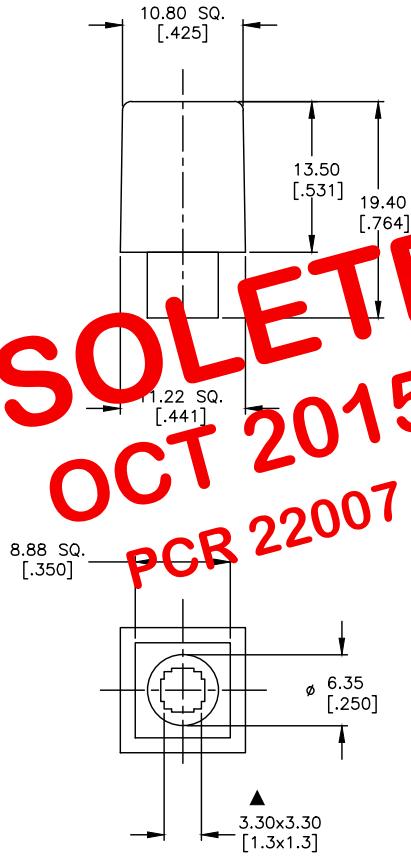

sales@integrated-circuit.com

SHEET OF

OBSOLETE
OCT 2015
PCR 22007

NOTES:

1. ALL DIMENSIONS IN MM [INCH]
2. GENERAL TOLERANCE: X.XX=±0.25
- ▲ 3. CAP TO PRESS FIT 3.3 SQ. SHAFT
4. CAP COLOR: BLACK

E-SWITCH®

TITLE		TA2800 BLACK BUTTON			
SCALE	DATE	DR	DWG	REV	
2:1	2/21/02	CJB	B030000	B	