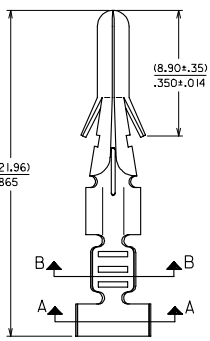

[sales@integrated-circuit.com](mailto:sales@integrated-circuit.com)

10 9 8 7 6 5 4 3 2 1

**NOTES:**

1. THIS TERMINAL FOR USE WITH HOUSING P/N. 8981-4M\*
2. FINISH: (.000891)/.000035 MIN. TIN/LEAD OR TIN OVER (.00051)/.000020 MIN. NICKEL.
3. MATERIAL: (0.25)/.010 THK PHOS BRONZE, ALLOY CA 51000.

PLATING	ENG NO.	ENG NO.	FORM	'A'	'B'	'C'	'D'	'E'	'F'
TIN/LEAD	002-08-1234	8980-6C	CHAIN, 14-20 AWG WIRE	(4.44)	(3.39)	(3.02)	(3.61)	(1.23)	(0.61)
	002-08-1235	8980-6L	LOOSE, 14-20 AWG WIRE	.175	.133	.119	.142	.048	.024
	002-08-1236	8980-6C1	CHAIN, 18-22 AWG WIRE	(3.28)	(2.58)	(2.44)	(2.58)	(0.91)	(0.53)
TIN	002-08-1237	8980-6L1	LOOSE, 18-22 AWG WIRE	.129	.102	.096	.102	.036	.021
	002-08-1334	8980-6C-LF	CHAIN, 14-20 AWG WIRE	(4.44)	(3.39)	(3.02)	(3.61)	(1.23)	(0.61)
	002-08-1335	8980-6L-LF	LOOSE, 14-20 AWG WIRE	.175	.133	.119	.142	.048	.024
	002-08-1336	8980-6C1-LF	CHAIN, 18-22 AWG WIRE	(3.28)	(2.58)	(2.44)	(2.58)	(0.91)	(0.53)
	002-08-1337	8980-6L1-LF	LOOSE, 18-22 AWG WIRE	.129	.102	.096	.102	.036	.021

LEAD FREE CONVERSION EC NO: S27005-0197 DRWNG: R60H 2004/10/06 CHKD: PTLM 2004/10/06 APPR: SKTDH 2004/10/08	QUALITY SYMBOLS ▽=0 ▽=0	GENERAL TOLERANCES (UNLESS SPECIFIED)		DIMENSION STYLE MM/IN		SCALE NTS	DESIGN UNITS METRIC	THIRD ANGLE PROJECTION	
		4 PLACES ± --- ± ---	DRAWN BY JWAN	DATE 1994/11/03	TITLE PIN CRIMP TYPE DIA. (2.13)/.084				
		3 PLACES ± --- ± .008	CHECKED BY ERPOH	DATE 1994/11/04	MOLEX INCORPORATED				
		2 PLACES ± 0.20 ± --- 1 PLACE ± --- ± --- ANGULAR ± 3°	APPROVED BY SKTOH	DATE 1994/11/04	MATERIAL NO. SEE TABLE	DOCUMENT NO. SD-8980-6*	SHEET NO. 1 OF 1		
DRAFT WHERE APPLICABLE MUST REMAIN WITHIN DIMENSIONS		THIS DRAWING CONTAINS INFORMATION THAT IS PROPRIETARY TO MOLEX INCORPORATED AND SHOULD NOT BE USED WITHOUT WRITTEN PERMISSION							