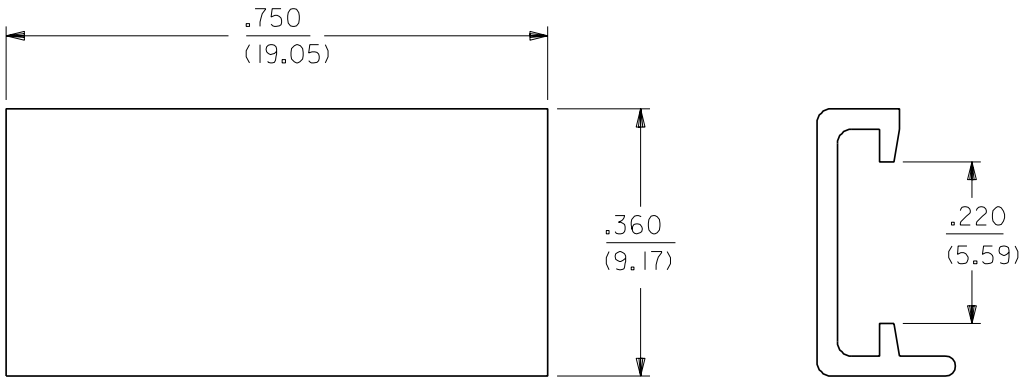

[sales@integrated-circuit.com](mailto:sales@integrated-circuit.com)

NOTES :

- 1) MATERIAL: POLYESTER, 94V-0
- 2) PS-70156-\*\*\*\* APPLIES

C	TRANSFER TO INDIA ECN UDT1999-0929 SCHAFFER 99/04/30
B2	ADDED PART NO. PER ECN U6-0935 02/08/96 DRS
B1	REVISED NOTES PER ECN U2-0580 10/26/92 DRS
B	REDRAWN AND REVISED PER ECR NO. 8966 1/20/87 SEC

MFG.	SH.	REV.	LTR.	REVISIONS
------	-----	------	------	-----------

PART NUMBER	ENG. NUMBER	COLOR
15-05-7012	70156-4000	BLACK
15-05-7016	70156-4001	WHITE

DIMENSIONS SHOWN (METRIC) INCH		
UNLESS OTHERWISE SPECIFIED TOLERANCES: ANGULAR ± 1/2°		
	INCH	METRIC
3 PLACE	± ---	---
2 PLACE	± ---	± ---
1 PLACE	---	± ---

PART NO. SEE CHART DRWG. NO. SD-70156-4000

DRWG. BY SEC CHK'D. BY KWS  
APP'D. BY SCALE 5 : 1

FILE NAME SD70156X4 DGN THIS DRAWING CONTAINS INFORMATION THAT IS PROPRIETARY TO MOLEX INC. AND SHOULD NOT BE USED WITHOUT WRITTEN PERMISSION. DIV. CD SIZE A