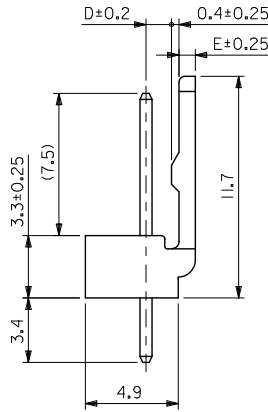

sales@integrated-circuit.com

基板取付穴推奨寸法
RECOMMENDED P.C.BOARD HOLE DIM.

注) NOTE.

1. 材料

MATERIAL

ピン : 0.635x14.2 黄銅、銅下地銀メッキ
ウエハー: ポリアミド, UL94V-0
WAFFER: POLYAMIDE, UL94V-0

△ 6種以上に適用

TO BE APPLIED FOR 6 CKT. AND MORE THEN 6 CKT.

3. 5種以下はロック部スリットなし

NO SLIT IS PROVIDED FOR 5 CKT. AND LESS THAN 5 CKT.

4. ELV 及び RoHS 適合品

ELV AND RoHS COMPLIANT

1.35	0.85	47.5 ^{+0.1} _{-0.25}	47.5	22 04 1201	20
		45 ^{+0.1} _{-0.25}	45	↑ 1191	19
		42.5 ^{+0.1} _{-0.25}	42.5	1181	18
		40 ^{+0.1} _{-0.25}	40	1171	17
		37.5 ^{+0.1} _{-0.25}	37.5	1161	16
		35 ^{+0.1} _{-0.25}	35	1151	15
		32.5 ^{+0.1} _{-0.25}	32.5	1141	14
		30 ^{+0.1} _{-0.25}	30	1131	13
		27.5 ^{+0.1} _{-0.25}	27.5	1121	12
		25 ^{+0.1} _{-0.25}	25	1111	11
		22.5 ^{+0.1} _{-0.25}	22.5	1101	10
		20 ^{+0.1} _{-0.25}	20	1091	9
		17.5 ^{+0.1} _{-0.25}	17.5	1081	8
		15 ^{+0.1} _{-0.25}	15	1071	7
		12.5 ^{+0.1} _{-0.25}	12.5	1061	6
		10 ^{+0.1} _{-0.25}	10	1051	5
1.35	0.85	7.5 ^{+0.1} _{-0.25}	7.5	1041	4
1.2	1	5 ^{+0.1} _{-0.25}	5	1031	3
1.2	1	2.5 ^{+0.1} _{-0.25}	2.5	22 04 1021	2
D	E	C	B	ORDER No.	極数 CKT.

REVISED EC NO. J2012-0973 DRAWN BY 2012/01/30 CHKD BY CHIKIDAKAWA 2012/01/30 APPR. BY MUKITA 2013/06/13	GENERAL TOLERANCES (UNLESS SPECIFIED)		DIMENSION STYLE	SCALE	DESIGN UNITS	THIRD ANGLE PROJECTION
			MM ONLY	5:1	METRIC	
	10 UNDER	± 0.4	DRAWN BY DATE	TITLE		
	10 OVER 30 UNDER	± 0.45	K. KOHAMA 2000/03/28	KK 2.5 WAFER ASS'Y WITH LOCK		
30 OVER	± 0.5	CHECKED BY DATE				
		T. YAMAGUCHI 2000/03/30				
		APPROVED BY DATE				
	ANGULAR ± 3 °	MATERIAL NO.	DOCUMENT NO.			
	DRAFT WHERE APPLICABLE MUST REMAIN WITHIN DIMENSIONS	SEE CHART	SD-5045-NA			
		SIZE A3	THIS DRAWING CONTAINS INFORMATION THAT IS PROPRIETARY TO MOLEX INCORPORATED AND SHOULD NOT BE USED WITHOUT WRITTEN PERMISSION			