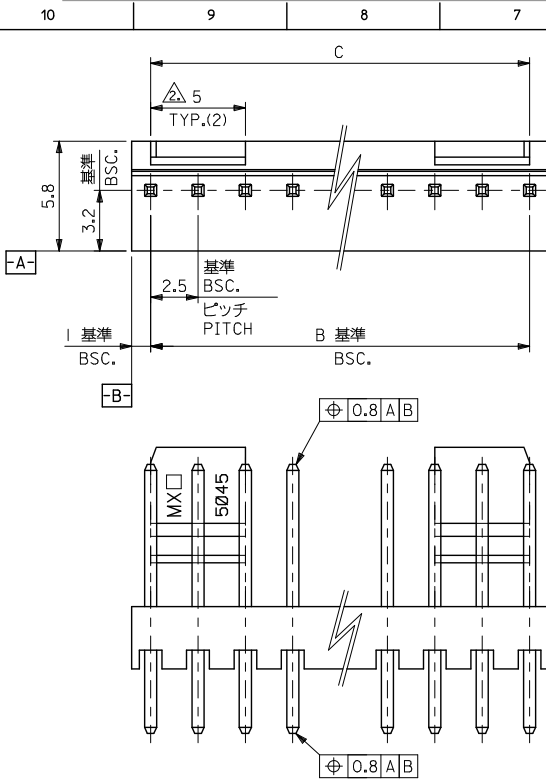

Excellent Integrated System Limited

Stocking Distributor

Click to view price, real time Inventory, Delivery & Lifecycle Information:

[Molex Connector Corporation](#)

[22-04-1141](#)

For any questions, you can email us directly:

sales@integrated-circuit.com

基板取付穴推奨寸法
RECOMMENDED P.C.BOARD HOLE DIM.

注) NOTE.

1. 材料

MATERIAL

ピン : 0.635x14.2 黄銅、銅下地銀メッキ
ウエハー: ポリアミド, UL94V-0
WAFFER: POLYAMIDE, UL94V-0

△ 6種以上に適用

TO BE APPLIED FOR 6 CKT. AND MORE THEN 6 CKT.

3. 5種以下はロック部スリットなし

NO SLIT IS PROVIDED FOR 5 CKT. AND LESS THAN 5 CKT.

4. ELV 及び RoHS 適合品

ELV AND RoHS COMPLIANT

1.35	0.85	47.5 ^{+0.1} _{-0.25}	47.5	22 04 1201	20
		45 ^{+0.1} _{-0.25}	45	↑ 1191	19
		42.5 ^{+0.1} _{-0.25}	42.5	1181	18
		40 ^{+0.1} _{-0.25}	40	1171	17
		37.5 ^{+0.1} _{-0.25}	37.5	1161	16
		35 ^{+0.1} _{-0.25}	35	1151	15
		32.5 ^{+0.1} _{-0.25}	32.5	1141	14
		30 ^{+0.1} _{-0.25}	30	1131	13
		27.5 ^{+0.1} _{-0.25}	27.5	1121	12
		25 ^{+0.1} _{-0.25}	25	1111	11
		22.5 ^{+0.1} _{-0.25}	22.5	1101	10
		20 ^{+0.1} _{-0.25}	20	1091	9
		17.5 ^{+0.1} _{-0.25}	17.5	1081	8
		15 ^{+0.1} _{-0.25}	15	1071	7
		12.5 ^{+0.1} _{-0.25}	12.5	1061	6
		10 ^{+0.1} _{-0.25}	10	1051	5
1.35	0.85	7.5 ^{+0.1} _{-0.25}	7.5	1041	4
1.2	1	5 ^{+0.1} _{-0.25}	5	1031	3
1.2	1	2.5 ^{+0.1} _{-0.25}	2.5	22 04 1021	2
D	E	C	B	ORDER No.	極数 CKT.

REVISED EC NO. J2012-0973 DRAWN BY 2012/01/30 CHKD BY CHIKIDAKAWA 2012/01/30 APPR. BY MUKITA 2013/06/13	GENERAL TOLERANCES (UNLESS SPECIFIED)		DIMENSION STYLE	SCALE	DESIGN UNITS	THIRD ANGLE PROJECTION
			MM ONLY	5:1	METRIC	
	10 UNDER	± 0.4	DRAWN BY DATE	TITLE		
	10 OVER 30 UNDER	± 0.45	K. KOHAMA 2000/03/28	KK 2.5 WAFER ASS'Y WITH LOCK		
30 OVER	± 0.5	CHECKED BY DATE				
		T. YAMAGUCHI 2000/03/30				
		APPROVED BY DATE				
	ANGULAR ± 3 °	MATERIAL NO.	DOCUMENT NO.			
	DRAFT WHERE APPLICABLE MUST REMAIN WITHIN DIMENSIONS	SEE CHART	SD-5045-NA			
		SIZE A3	THIS DRAWING CONTAINS INFORMATION THAT IS PROPRIETARY TO MOLEX INCORPORATED AND SHOULD NOT BE USED WITHOUT WRITTEN PERMISSION			