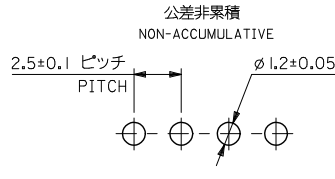

sales@integrated-circuit.com

基板取付穴推奨寸法
RECOMMENDED P.C.BOARD HOLE DIM.

注) NOTE.

1. 材料

MATERIAL

ピン : 0.635x14.2 黄銅、銅下地銀メッキ
ウエハー: ポリアミド, UL94V-0
WAFFER: POLYAMIDE, UL94V-0

△ 6種以上に適用

TO BE APPLIED FOR 6 CKT. AND MORE THEN 6 CKT.

3. 5種以下はロック部スリットなし

NO SLIT IS PROVIDED FOR 5 CKT. AND LESS THAN 5 CKT.

4. ELV 及び RoHS 適合品

ELV AND RoHS COMPLIANT

1.35	0.85	47.5 ^{+0.1} _{-0.25}	47.5	22 04 1201	20
		45 ^{+0.1} _{-0.25}	45	↑ 1191	19
		42.5 ^{+0.1} _{-0.25}	42.5	1181	18
		40 ^{+0.1} _{-0.25}	40	1171	17
		37.5 ^{+0.1} _{-0.25}	37.5	1161	16
		35 ^{+0.1} _{-0.25}	35	1151	15
		32.5 ^{+0.1} _{-0.25}	32.5	1141	14
		30 ^{+0.1} _{-0.25}	30	1131	13
		27.5 ^{+0.1} _{-0.25}	27.5	1121	12
		25 ^{+0.1} _{-0.25}	25	1111	11
		22.5 ^{+0.1} _{-0.25}	22.5	1101	10
		20 ^{+0.1} _{-0.25}	20	1091	9
		17.5 ^{+0.1} _{-0.25}	17.5	1081	8
		15 ^{+0.1} _{-0.25}	15	1071	7
		12.5 ^{+0.1} _{-0.25}	12.5	1061	6
		10 ^{+0.1} _{-0.25}	10	1051	5
1.35	0.85	7.5 ^{+0.1} _{-0.25}	7.5	1041	4
1.2	1	5 ^{+0.1} _{-0.25}	5	1031	3
1.2	1	2.5 ^{+0.1} _{-0.25}	2.5	22 04 1021	2
D	E	C	B	ORDER No.	極数 CKT.

REVISED EC NO. J2012-0973 DRAWN BY 2012/01/30 CHKD BY CHIKIDAKAWA 2012/01/30 APPR. BY MUKITA 2013/06/13	GENERAL TOLERANCES (UNLESS SPECIFIED)		DIMENSION STYLE	SCALE	DESIGN UNITS	THIRD ANGLE PROJECTION
			MM ONLY	5:1	METRIC	
	10 UNDER	± 0.4	DRAWN BY DATE	TITLE		
	10 OVER 30 UNDER	± 0.45	K. KOHAMA 2000/03/28	KK 2.5 WAFER ASS'Y WITH LOCK		
30 OVER	± 0.5	CHECKED BY DATE				
		T. YAMAGUCHI 2000/03/30				
		APPROVED BY DATE				
	ANGULAR ± 3 °	MATERIAL NO.	DOCUMENT NO.			
	DRAFT WHERE APPLICABLE MUST REMAIN WITHIN DIMENSIONS	SEE CHART	SD-5045-NA			
		SIZE A3	THIS DRAWING CONTAINS INFORMATION THAT IS PROPRIETARY TO MOLEX INCORPORATED AND SHOULD NOT BE USED WITHOUT WRITTEN PERMISSION			