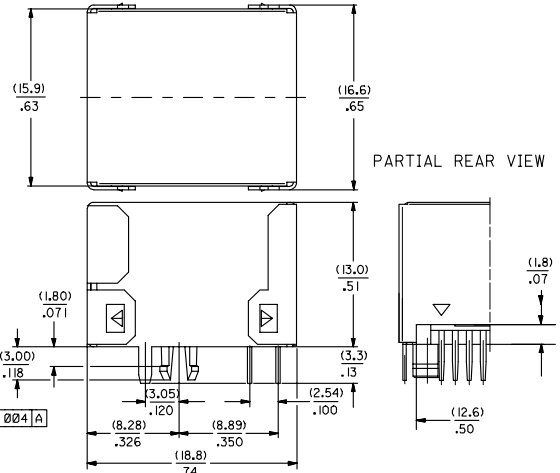

NOTES:

- JACK FOR MATING WITH SHIELDED PLUG MOLEX 95043 AND 85568 SERIES.
- PRODUCT SPECIFICATION: MOLEX PS-95122.
- APPLICATION SPECIFICATION: MOLEX AS-95001.
- PACKAGING SPECIFICATION: MOLEX PK-95122 (SEE CHART)
- P.C. BOARD THICKNESS : (1.57)/.062

ENTER DESCRIPTION E.C. NO.: MG2005-0122 DRAWN BY: 2004/10/08 CHKD BY: CARABET 2004/10/08 APPR BY: KNOLLER 2004/10/08	QUALITY SYMBOLS ▽=0 ▽=0	GENERAL TOLERANCES (UNLESS SPECIFIED)		DIMENSION STYLE MM/IN		SCALE 3:1	DESIGN UNITS METRIC	THIRD ANGLE PROJECTION	
		4 PLACES ± --- ± ---	3 PLACES ± --- ± .010	DRAWN BY GP	DATE 93/04/20	TITLE FULLY SHIELDED R/A MODULAR JACK 8 CKTS THROUGH HOLE - VERSION A			
		2 PLACES ± 0.25 ± .014	1 PLACE ± 0.35 ± ---	CHECKED BY FB	DATE 93/04/20	MOLEX INCORPORATED			
		ANGULAR ± 2 °		APPROVED BY JB	DATE 93/04/20	MATERIAL NO. SEE CHART	DOCUMENT NO. SDA-95122	SHEET NO. 1 OF 3	
DRAFT WHERE APPLICABLE MUST REMAIN WITHIN DIMENSIONS		SIZE A3		THIS DRAWING CONTAINS INFORMATION THAT IS PROPRIETARY TO MOLEX INCORPORATED AND SHOULD NOT BE USED WITHOUT WRITTEN PERMISSION					