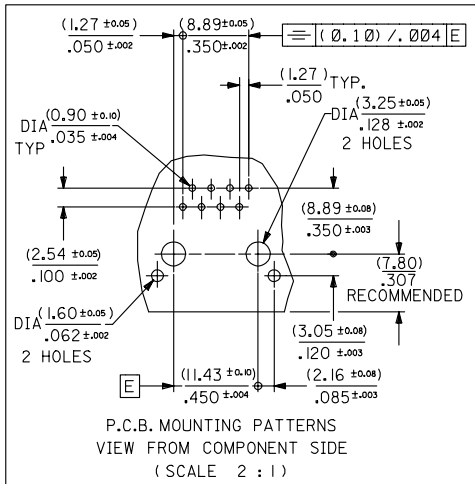

10 9 8 7 6 5 4 3 2 1

TECHNICAL SPECIFICATIONS:

MATERIAL :

HOUSING TYPE 1: POLYESTER GLASS FILLED UL 94V0
 COLOR BLACK
 HOUSING TYPE 2: POLYAMIDE HIGH TEMPERATURE GLASS
 FILLED UL 94V0 COLOR BLACK
 TERMINAL : PHOSPHOR BRONZE PLATED WITH :
 (0.00127)/.000050 MIN. GOLD IN CONTACT AREA,
 (0.00190)/.000075 MIN. PURE TIN IN TAIL AREA,
 BOTH OVER (0.00127)/.000050 MIN. NICKEL OVERALL
 SHIELD : BRASS PLATED WITH (0.0020)/.000078 MIN. TIN.

NOTES:

- JACK FOR MATING WITH SHIELDED PLUG MOLEX 95043 AND 85568 SERIES.
- PRODUCT SPECIFICATION: MOLEX PS-95122.
- APPLICATION SPECIFICATION: MOLEX AS-95001.
- PACKAGING SPECIFICATION: MOLEX PK-95122 (SEE CHART)
- P.C. BOARD THICKNESS : (1.57)/.062

ENTER DESCRIPTION E.C. NO.: MG2005-0122 DRAWN BY: 2004/10/08 CHKD BY: CARABET 2004/10/08 APPR BY: KNOLLER 2004/10/08	QUALITY SYMBOLS ▽=0 ▽=0	GENERAL TOLERANCES (UNLESS SPECIFIED)		DIMENSION STYLE MM/IN		SCALE 3:1	DESIGN UNITS METRIC	THIRD ANGLE PROJECTION	
		4 PLACES ± --- ± ---	3 PLACES ± --- ± .010	DRAWN BY GP	DATE 93/04/20	TITLE FULLY SHIELDED R/A MODULAR JACK 8 CKTS THROUGH HOLE - VERSION A			
		2 PLACES ± 0.25 ± .014	1 PLACE ± 0.35 ± ---	CHECKED BY FB	DATE 93/04/20	MOLEX INCORPORATED			
		ANGULAR ± 2 °		APPROVED BY JB	DATE 93/04/20	MATERIAL NO. SEE CHART	DOCUMENT NO. SDA-95122	SHEET NO. 1 OF 3	
DRAFT WHERE APPLICABLE MUST REMAIN WITHIN DIMENSIONS		SIZE A3		THIS DRAWING CONTAINS INFORMATION THAT IS PROPRIETARY TO MOLEX INCORPORATED AND SHOULD NOT BE USED WITHOUT WRITTEN PERMISSION					