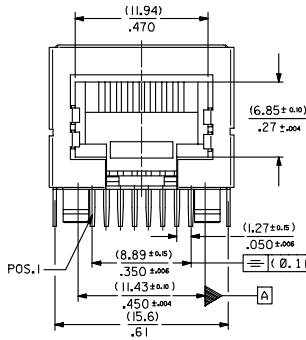

10 9 8 7 6 5 4 3 2 1

TECHNICAL SPECIFICATIONS:

MATERIAL :

HOUSING TYPE 1: POLYESTER GLASS FILLED UL 94V0
 COLOR BLACK
 HOUSING TYPE 2: POLYAMIDE HIGH TEMPERATURE GLASS
 FILLED UL 94V0 COLOR BLACK
 TERMINAL : PHOSPHOR BRONZE PLATED WITH :
 (0.00127)/.000050 MIN. GOLD IN CONTACT AREA,
 (0.00190)/.000075 MIN. PURE TIN IN TAIL AREA,
 BOTH OVER (0.00127)/.000050 MIN. NICKEL OVERALL
 SHIELD : BRASS PLATED WITH (0.0020)/.000078 MIN. TIN.

ENG. N.	HOUSING SIZE	HOUSING MATERIAL TYPE	LOADED CKTS	PANEL GROUND	TOOLED	PACKAGING SPECIFICATION PK-95122
95122-2881	8	1	8	NO	YES	TRAY (SHEET 1)
95122-2882				YES	YES	BLISTER (SHEET 2)
95122-2883		2		NO	YES	TRAY (SHEET 1)

NOTES:

- JACK FOR MATING WITH SHIELDED PLUG MOLEX 95043 AND 85568 SERIES.
- PRODUCT SPECIFICATION: MOLEX PS-95122.
- APPLICATION SPECIFICATION: MOLEX AS-95001.
- PACKAGING SPECIFICATION: MOLEX PK-95122 (SEE CHART)
- P.C. BOARD THICKNESS : (1.57)/.062

ENTER DESCRIPTION E.C. NO.: MG2005-0122 DRAWN BY: 2004/10/08 CHKD BY: CARABET 2004/10/08 APPR BY: KNOLLER 2004/10/08	QUALITY SYMBOLS ▽=0 ▽=0	GENERAL TOLERANCES (UNLESS SPECIFIED)		DIMENSION STYLE MM/IN		SCALE 3:1	DESIGN UNITS METRIC	THIRD ANGLE PROJECTION	
		4 PLACES ± --- ± ---	3 PLACES ± --- ± .010	DRAWN BY GP	DATE 93/04/20	TITLE FULLY SHIELDED R/A MODULAR JACK 8 CKTS THROUGH HOLE - VERSION A			
		2 PLACES ± 0.25 ± .014	1 PLACE ± 0.35 ± ---	CHECKED BY FB	DATE 93/04/20	MOLEX INCORPORATED			
		ANGULAR ± 2 °		APPROVED BY JB	DATE 93/04/20	MATERIAL NO. SEE CHART	DOCUMENT NO. SDA-95122	SHEET NO. 1 OF 3	
DRAFT WHERE APPLICABLE MUST REMAIN WITHIN DIMENSIONS		SIZE A3		THIS DRAWING CONTAINS INFORMATION THAT IS PROPRIETARY TO MOLEX INCORPORATED AND SHOULD NOT BE USED WITHOUT WRITTEN PERMISSION					