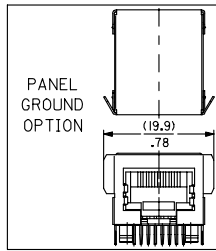

10 9 8 7 6 5 4 3 2 1

TECHNICAL SPECIFICATIONS:

MATERIAL :

HOUSING TYPE 1: POLYESTER GLASS FILLED UL 94V0
COLOR BLACK
HOUSING TYPE 2: POLYAMIDE HIGH TEMPERATURE GLASS
FILLED UL 94V0 COLOR BLACK
TERMINAL : PHOSPHOR BRONZE PLATED WITH :
(0.00127)/.000050 MIN. GOLD IN CONTACT AREA,
(0.00190)/.000075 MIN. PURE TIN IN TAIL AREA,
BOTH OVER (0.00127)/.000050 MIN. NICKEL OVERALL
SHIELD : BRASS PLATED WITH (0.0020)/.000078 MIN. TIN.

ENG. N.	HOUSING SIZE	HOUSING MATERIAL TYPE	LOADED CKTS	PANEL GROUND	TOOLED	PACKAGING SPECIFICATION PK-95122
95122-2881	8	1	8	NO	YES	TRAY (SHEET 1)
95122-2882				YES	YES	BLISTER (SHEET 2)
95122-2883		2		NO	YES	TRAY (SHEET 1)