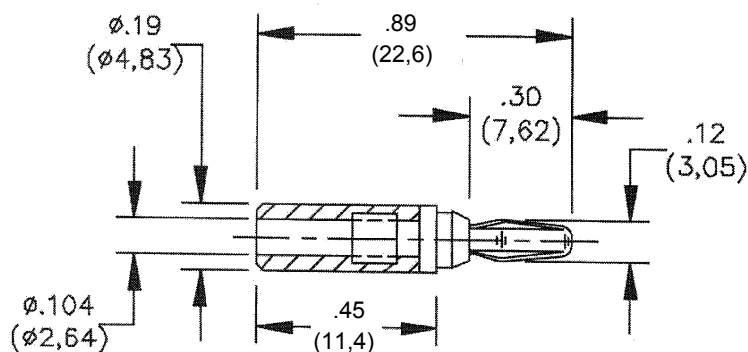

sales@integrated-circuit.com

MODEL: BU-P3690

Mini Banana Plug

MATERIALS:

Body – Nylon

Banana – Gold Plated Beryllium Copper

Standard Colors: -0 Black, -2 Red

For use with 20 and 22 AWG wire. Solder connection.

RATING:

5 Amps

Hands free testing to 1000 VDC max.

Temperature: -50°C to 105°C