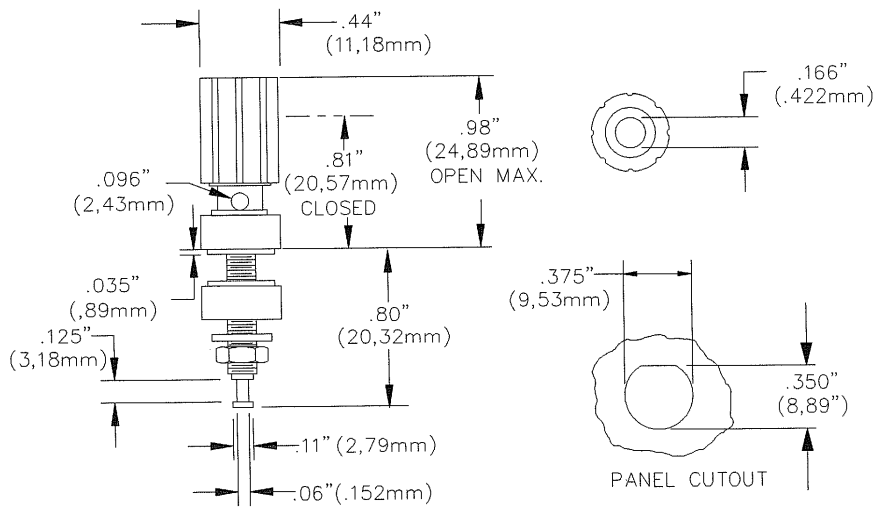

sales@integrated-circuit.com

MODEL: BU-P3770
Standard Binding Post

Mounts in Panels between .070" and .250" (1.77-6.35) Thick
 Accepts Standard 4mm Banana plugs or bare wire or spade lugs

MATERIALS:
 Body – Gold Plated Tellurium Copper
 Insulator – Polycarbonate

RATING:
 Current: 15 Amps
 Voltage: Hands free testing to 2500VRMS Max.
 Temperature: -50°C to 115°C