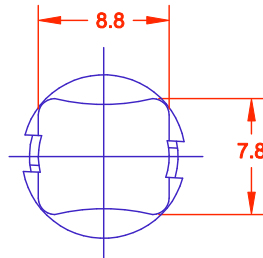

sales@integrated-circuit.com

REV.	DESCRIPTION/ECO NO.	DATE
	RELEASED AS CAD DRAW. AND NEW PART-CANCEL 2929 REV. 1	12/8/00

BASE COLOR: BLACK

 METRIC THIRD ANGLE PROJECTION	DIMENSIONS ARE IN MILLIMETERS TOLERANCE UNLESS OTHERWISE SPECIFIED 1 PL +/- 0.2 2 PL +/- 0.20 ANGLE +/- 0	JKL COMPONENTS CORPORATION			
		TITLE T-1 3/4 WEDGE BASE SOCKET			
DRAWN BY L. WENGSTROM	APPVD BY JK	DATE 12/9/00	SIZE A	FSCM NO. 55335	DRAWING NO. SOCKET 2929
- CAD DRAWING - MANUAL REVISIONS NOT PERMITTED			SCALE NONE	RELEASED DATE 12/9/00	REVISION DATE REV. NO. SHEET 1 OF 1