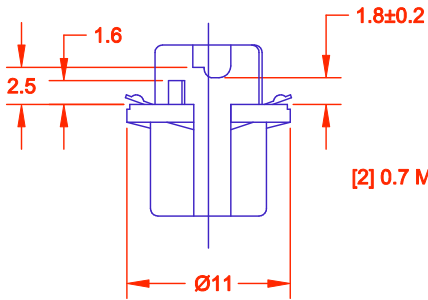

sales@integrated-circuit.com

REV.	DESCRIPTION/ECO NO.	DATE
	RELEASED AS CAD DRAW. AND NEW PART-CANCEL 2929 REV. 1	12/8/00

BASE COLOR: BLACK

 METRIC THIRD ANGLE PROJECTION	DIMENSIONS ARE IN MILLIMETERS TOLERANCE UNLESS OTHERWISE SPECIFIED 1 PL +/- 0.2 2 PL +/- 0.20 ANGLE +/- 0	JKL COMPONENTS CORPORATION			
		TITLE T-1 3/4 WEDGE BASE SOCKET			
DRAWN BY L. WENGSTROM	APPVD BY JK	DATE 12/9/00	SIZE A	FSCM NO. 55335	DRAWING NO. SOCKET 2929
- CAD DRAWING - MANUAL REVISIONS NOT PERMITTED			SCALE NONE	RELEASED DATE 12/9/00	REVISION DATE REV. NO. SHEET 1 OF 1