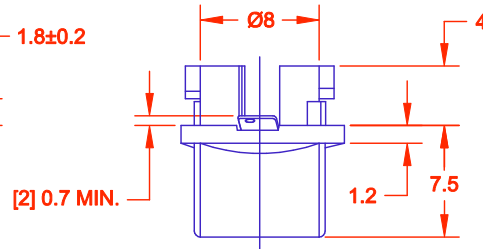

sales@integrated-circuit.com

REV.	DESCRIPTION/ECO NO.	DATE
	RELEASED AS CAD DRAW. AND NEW PART-CANCEL 2929 REV. 1	12/8/00

BASE COLOR: BLACK

 METRIC THIRD ANGLE PROJECTION	DIMENSIONS ARE IN MILLIMETERS TOLERANCE UNLESS OTHERWISE SPECIFIED 1 PL +/- 0.2 2 PL +/- 0.20 ANGLE +/- 0	JKL COMPONENTS CORPORATION			
		TITLE T-1 3/4 WEDGE BASE SOCKET			
DRAWN BY L. WENGSTROM	APPVD BY JK	DATE 12/9/00	SIZE A	FSCM NO. 55335	DRAWING NO. SOCKET 2929
- CAD DRAWING - MANUAL REVISIONS NOT PERMITTED			SCALE NONE	RELEASED DATE 12/9/00	REVISION DATE REV. NO. SHEET 1 OF 1