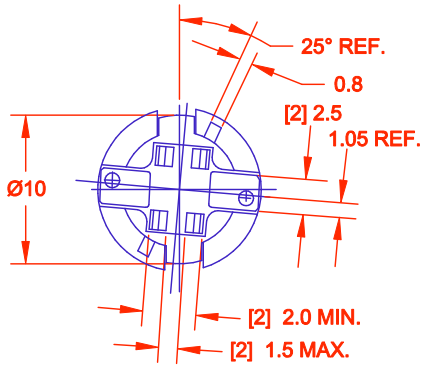

sales@integrated-circuit.com

REV.	DESCRIPTION/ECO NO.	DATE
	RELEASED AS CAD DRAW. AND NEW PART-CANCEL 2929 REV. 1	12/8/00

BASE COLOR: BLACK

 METRIC THIRD ANGLE PROJECTION	DIMENSIONS ARE IN MILLIMETERS TOLERANCE UNLESS OTHERWISE SPECIFIED 1 PL +/- 0.2 2 PL +/- 0.20 ANGLE +/- 0	JKL COMPONENTS CORPORATION			
		TITLE T-1 3/4 WEDGE BASE SOCKET			
DRAWN BY L. WENGSTROM	APPVD BY JK	DATE 12/9/00	SIZE A	FSCM NO. 55335	DRAWING NO. SOCKET 2929
- CAD DRAWING - MANUAL REVISIONS NOT PERMITTED			SCALE NONE	RELEASED DATE 12/9/00	REVISION DATE REV. NO. SHEET 1 OF 1