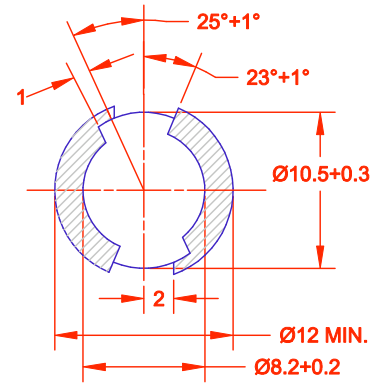

sales@integrated-circuit.com

REV.	DESCRIPTION/ECO NO.	DATE
	RELEASED AS CAD DRAW. AND NEW PART-CANCEL 2929 REV. 1	12/8/00

BASE COLOR: BLACK

 METRIC THIRD ANGLE PROJECTION	DIMENSIONS ARE IN MILLIMETERS TOLERANCE UNLESS OTHERWISE SPECIFIED 1 PL +/- 0.2 2 PL +/- 0.20 ANGLE +/- 0	JKL COMPONENTS CORPORATION			
		TITLE T-1 3/4 WEDGE BASE SOCKET			
DRAWN BY L. WENGSTROM	APPVD BY JK	DATE 12/9/00	SIZE A	FSCM NO. 55335	DRAWING NO. SOCKET 2929
- CAD DRAWING - MANUAL REVISIONS NOT PERMITTED			SCALE NONE	RELEASED DATE 12/9/00	REVISION DATE REV. NO. SHEET 1 OF 1