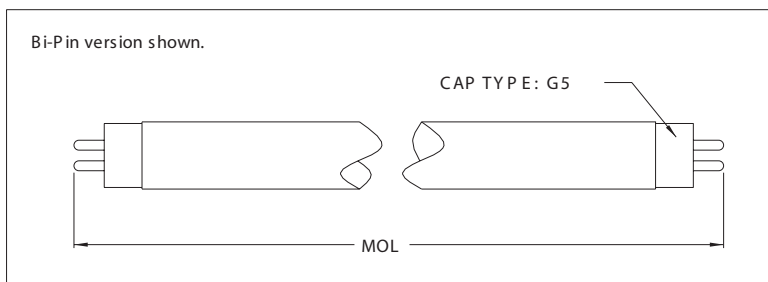

Chicago Miniature Lighting, LLC

Lighting the world since 1910

T-5 Aviation Fluorescent Lamps

DESCRIPTION AND FEATURES

Features:

- Available in standard 4, 6, 8 and 13 watt ratings.
- Both warm white (3100°K) and cool white (4200°K) colors.
- Exceptional "lamp-to-lamp" consistency.
- Miniature bi-pin and miniature pin-less bases.
- Universal burning position.
- Compatible with both electronic and magnetic ballasts.
- Industry standard replacements for general and commercial aircraft.

ELECTRICAL CHARACTERISTICS

Part Number	Bulb Size	Design Wattage	Approx. Lumens	Base Type	Max. Overall Length	Rated Life (hrs)	Color
CM5004WW	T-5	4	140	Pin-Less	6"	7500	Warm White
CM5004CW	T-5	4	150	Pin-Less	6"	7500	Cool White
CM5104WW	T-5	4	140	Bi-Pin	6"	7500	Warm White
CM5106WW	T-5	6	300	Bi-Pin	9"	7500	Warm White
CM5106CW	T-5	6	320	Bi-Pin	9"	7500	Cool White
CM5008WW	T-5	8	445	Pin-Less	12"	7500	Warm White
CM5008CW	T-5	8	435	Pin-Less	12"	7500	Cool White
CM5108WW	T-5	8	445	Bi-Pin	12"	7500	Warm White
CM5108CW	T-5	8	435	Bi-Pin	12"	7500	Cool White
CM5013WW	T-5	13	790	Pin-Less	21"	7500	Warm White
CM5013CW	T-5	13	820	Pin-Less	21"	7500	Cool White
CM5113WW	T-5	13	790	Bi-Pin	21"	7500	Warm White
CM5113CW	T-5	13	820	Bi-Pin	21"	7500	Cool White

147 Central Avenue
Hackensack, NJ 07601
Phone: (201) 489-8989
Fax: (201) 489-6911

18703 Dix Toledo Road
Brownstown, MI 48193

Saret Zone Franca, Edificio B
Alajuela Costa Rica

E-mail: sales@chml.com • Web Site: www.chml.com

Chicago Miniature Lighting, LLC reserves the right to make specification revisions that enhance the design and/or performance of the product