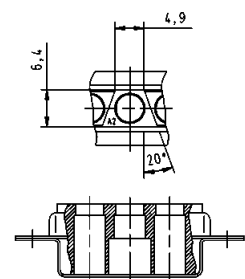

**D-Sub DIN 41652 T1**

Number of contacts

**3**

Coded shells without signal contacts for cable applications

Identification	No. of contacts <sup>1)</sup>	Part number	
		male connector	female connector
	3W3C	09 69 210 0633	09 69 200 0633

**Male connectors**

detail:  
polarization feature

**Female connectors**

detail:  
polarization feature

Dimensions in mm

<sup>1)</sup> Explanations see page 05-54