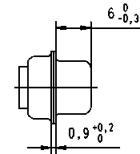

**D-Sub DIN 41652 T1**

Number of contacts

**3**

Coded shells without signal contacts for cable applications

Identification	No. of contacts <sup>1)</sup>	Part number	
		male connector	female connector
	3W3C	09 69 210 0633	09 69 200 0633

**Male connectors**

detail:  
polarization feature

**Female connectors**

detail:  
polarization feature

Dimensions in mm

<sup>1)</sup> Explanations see page 05-54