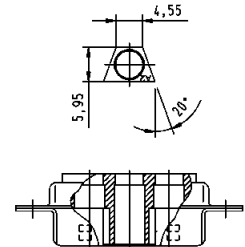

**D-Sub DIN 41652 T1**

Number of contacts

**3**

Coded shells without signal contacts for cable applications

Identification	No. of contacts <sup>1)</sup>	Part number	
		male connector	female connector
	3W3C	09 69 210 0633	09 69 200 0633

**Male connectors**

detail:  
polarization feature

**Female connectors**

detail:  
polarization feature

Dimensions in mm

<sup>1)</sup> Explanations see page 05-54