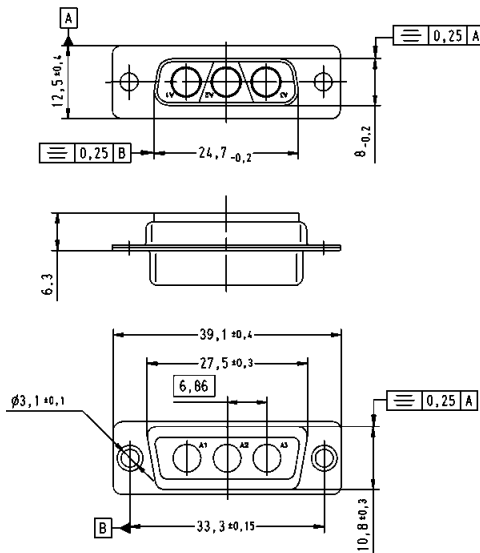

**D-Sub DIN 41652 T1**

Number of contacts

**3**

Coded shells without signal contacts for cable applications

Identification	No. of contacts <sup>1)</sup>	Part number	
		male connector	female connector
	3W3C	09 69 210 0633	09 69 200 0633

**Male connectors**

detail:  
polarization feature

**Female connectors**

detail:  
polarization feature

Dimensions in mm

<sup>1)</sup> Explanations see page 05-54