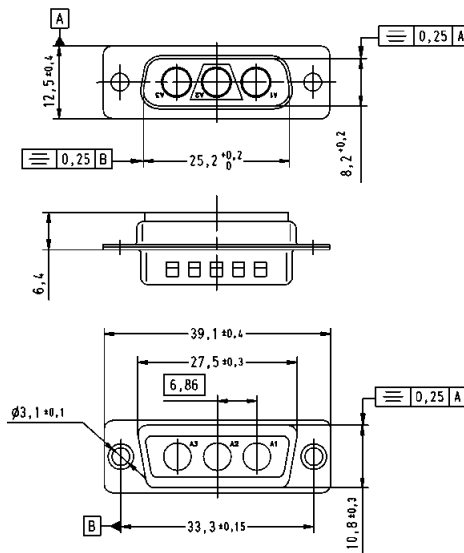

**D-Sub DIN 41652 T1**

Number of contacts

**3**

Coded shells without signal contacts for cable applications

Identification	No. of contacts <sup>1)</sup>	Part number	
		male connector	female connector
	3W3C	09 69 210 0633	09 69 200 0633

**Male connectors**

detail:  
polarization feature

**Female connectors**

detail:  
polarization feature

Dimensions in mm

<sup>1)</sup> Explanations see page 05-54