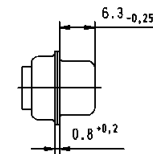

**D-Sub DIN 41652 T1**

Number of contacts

**3**

Coded shells without signal contacts for cable applications

Identification	No. of contacts <sup>1)</sup>	Part number	
		male connector	female connector
	3W3C	09 69 210 0633	09 69 200 0633

**Male connectors**

detail:  
polarization feature

**Female connectors**

detail:  
polarization feature

Dimensions in mm

<sup>1)</sup> Explanations see page 05-54