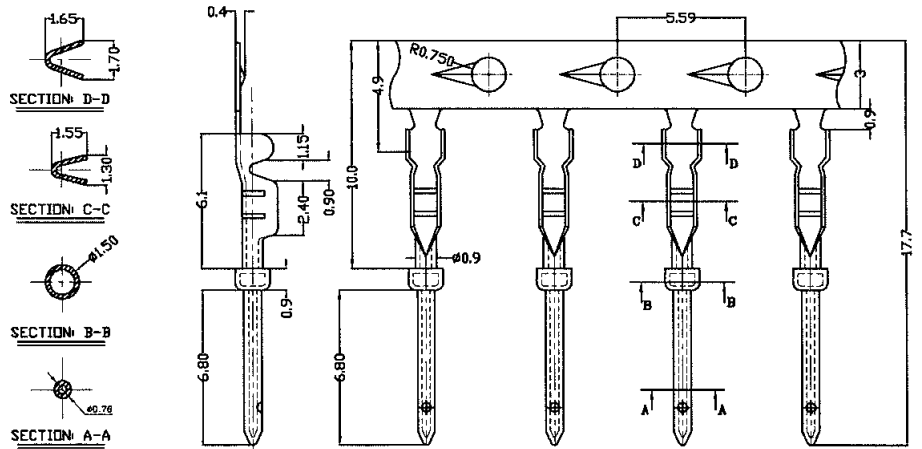

D-Sub

Crimp contacts for high density connectors

Identification

Drawing

Dimensions in mm

Male contacts  
wire gauge AWG 26-24

Female contacts  
wire gauge AWG 26-24

D-Sub