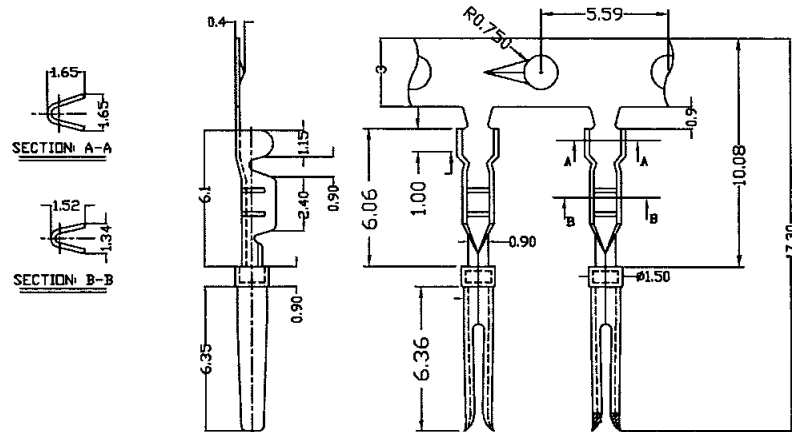

D-Sub

Crimp contacts for high density connectors

Identification

Drawing

Dimensions in mm

Male contacts  
wire gauge AWG 26-24

Female contacts  
wire gauge AWG 26-24

D-Sub