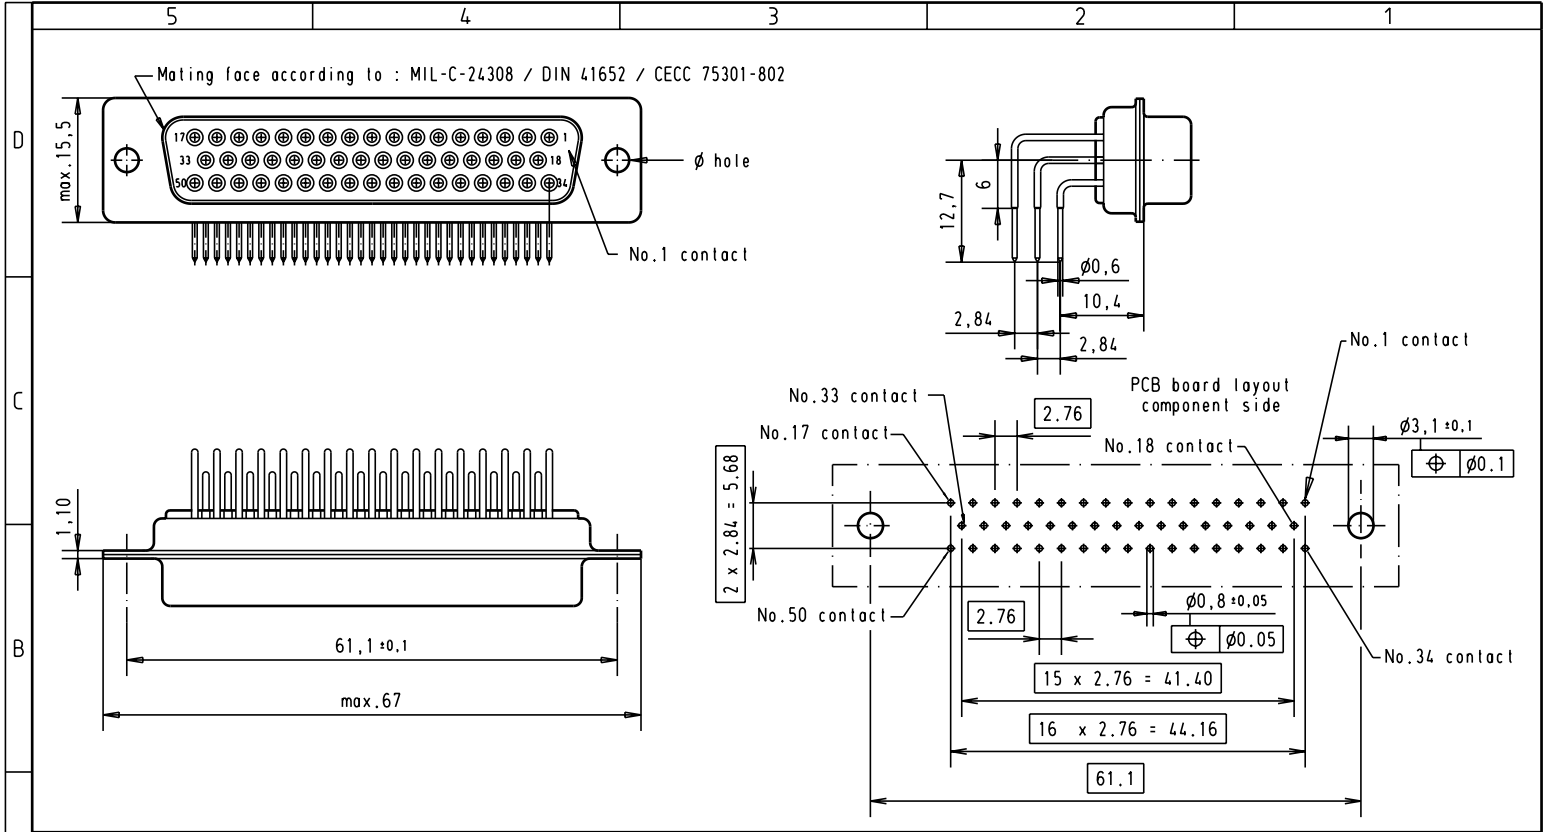

Alle Rechte vorbehalten/ All rights reserved

				Del.	Name	 All Dim. in mm Orig. Size DIN A 4	D-Sub, Female, Angled, 50 Poles with turned contacts, solder pins and without fixing brackets	Maßstab/ Scale 1.5:1	
				Detail.	09-APR-02				CV
				Insp.					
				Stand.					
				29767	09-APR-02	CV	HARTING EURL F-95972 Paris		
							TB 0967050476x		
							Sub.		
Part number		∅ hole	Performance level	Mod.	Del.	Name	Blatt/ Page 1 /		
09 67 050 4764		3.1 ± 0.1	2						
09 67 050 4763		3.1 ± 0.1	3						