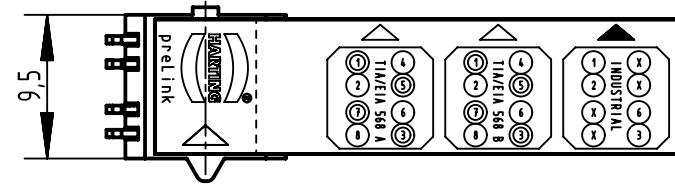

1 2 3 4 5 6

A

B

C

D

for wire gauge AWG 22-23

	All Dimensions in mm Original Size DIN A4		Scale 2:1	Free size tol.		Ref.		
						Sub.		
	All rights reserved Department EC PD - RO		Created by DRAGHICI	Inspected by AVRAM	Standardisation HOFFMANN	Date 2013-12-20	State Final Release	
	HARTING Electronics GmbH D-32339 Espelkamp		Title Contact block AWG 22-23 preLink				Doc-Key / ECM-Nr. 100193434/UGD/004/A 500000069882	
			Type TB	Number 20820000001			Rev. A	Page 1/1