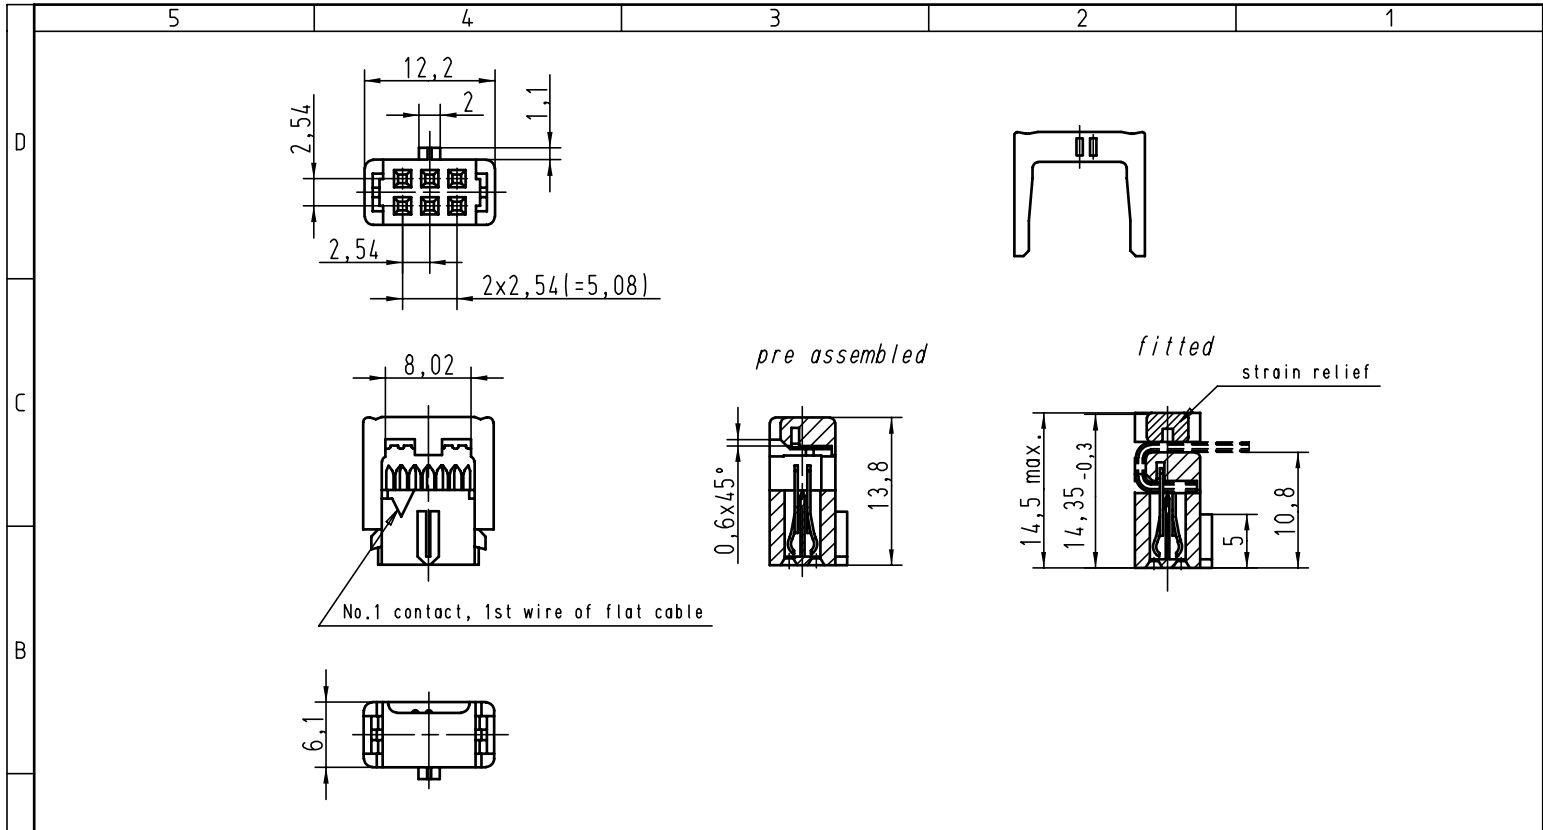

					Detail.	25-MAR-02	Name	CV	 SEK 18 Female connector 6 poles with central polarisation, closed end cover and strain relief	2 : 1
					Insp.					
					Stand.					
09185065814	0,76 μm Au									
09185066814	2									
09185067814	3		29757	25-MAR-02	CV					
Part-No.	performance level		Mod.	Det.	Name					
									 0918506X814	1
									Sub.	