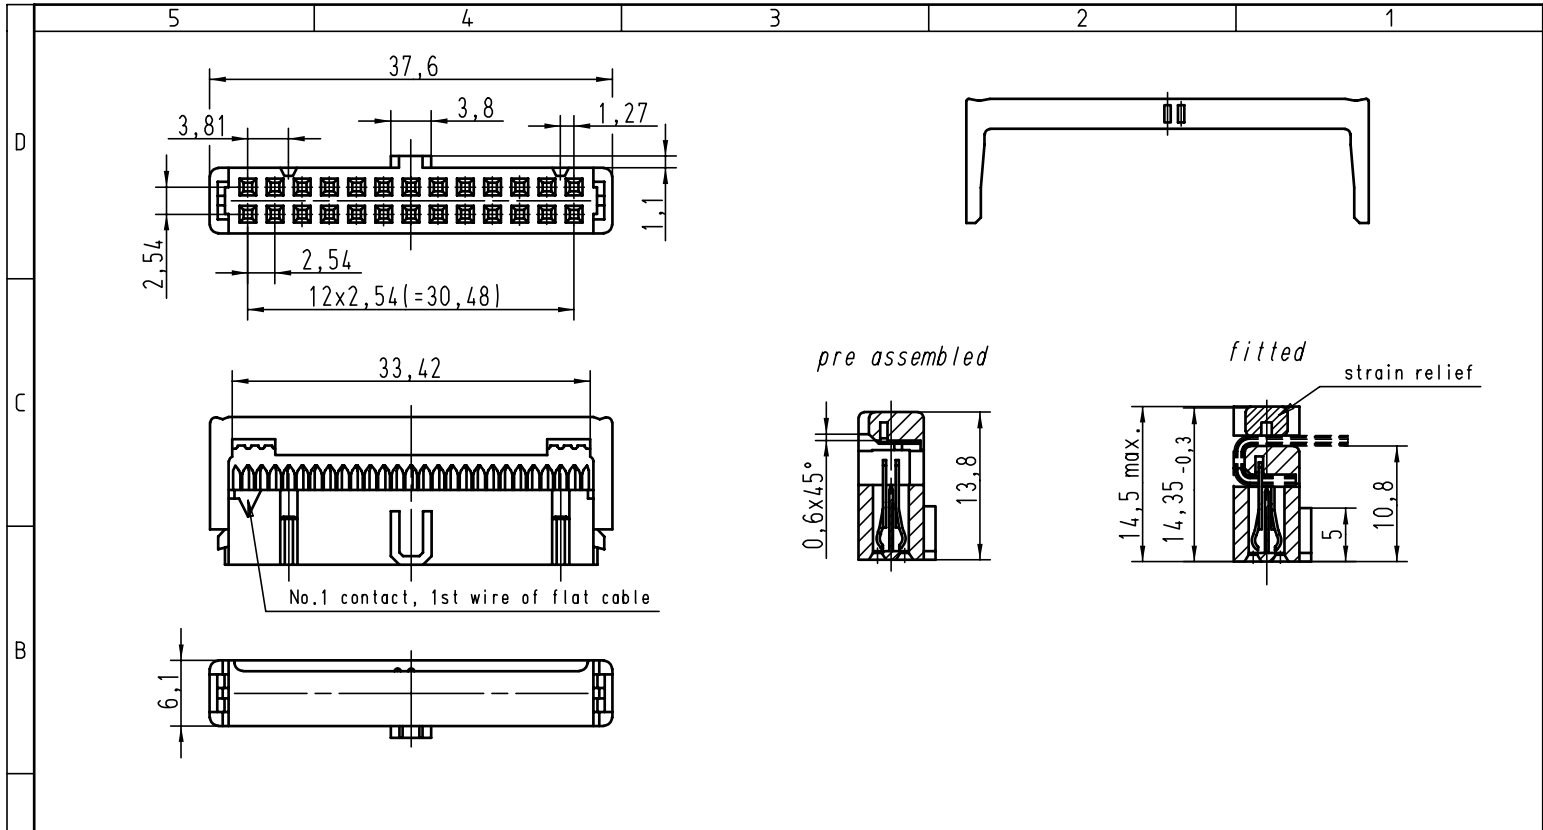

					Det.	Name	 SEK 18 Female connector 26 poles with central polarisation, closed end cover and strain relief	Maßstab/ Scale 2 : 1	
					Detail.	25-MAR-02			CV
					Insp.				
					Stand.				
09185265814	0,76 µm Au				HARTING EURL F-95972 Paris		TB 0918526X814 Sub.	Blatt/ Page 1 /	
09185266814	2								
09185267814	3	29757	25-MAR-02	CV					
Part-No.	performance level	Mod.	Det.	Name					