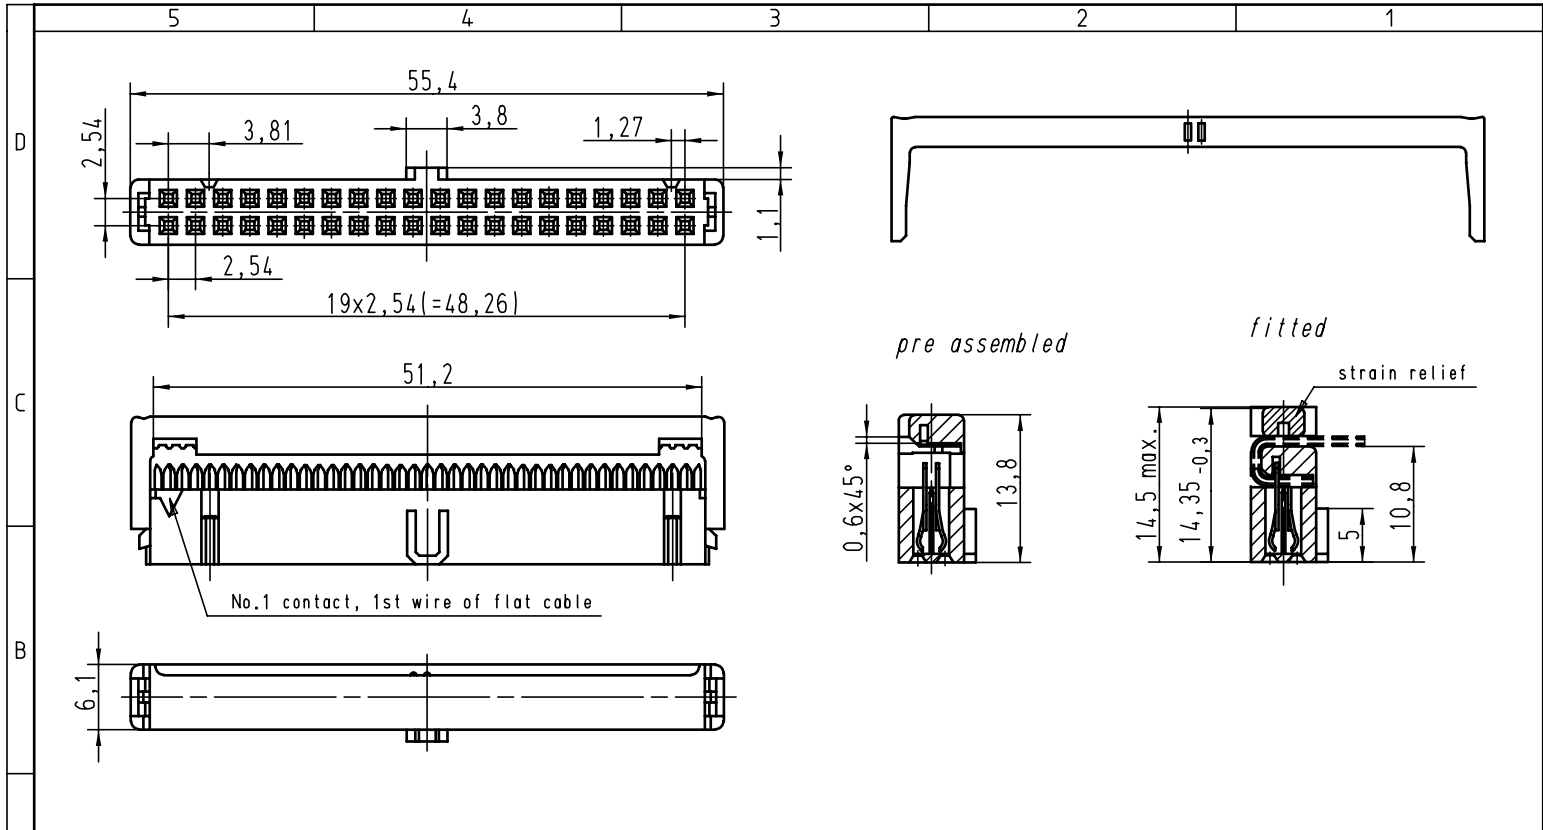

					Detail.	25-MAR-02	Name	CV	 All Dim. in mm Orig. Size DIN A 4	SEK 18 Female connector 40 poles with central polarisation, closed end cover and strain relief	Maßstab/ Scale 2:1
					Insp.						
					Stand.						
09185405814		0,76 µm Au									
09185406814		2									
09185407814		3		29757	25-MAR-02	CV	HARTING EURL F-95972 Paris		 <b>TB 0918540X814</b>	Blatt/ Page 1	
Part-No.		performance level		Mod.	25-MAR-02	Name	Sub.				