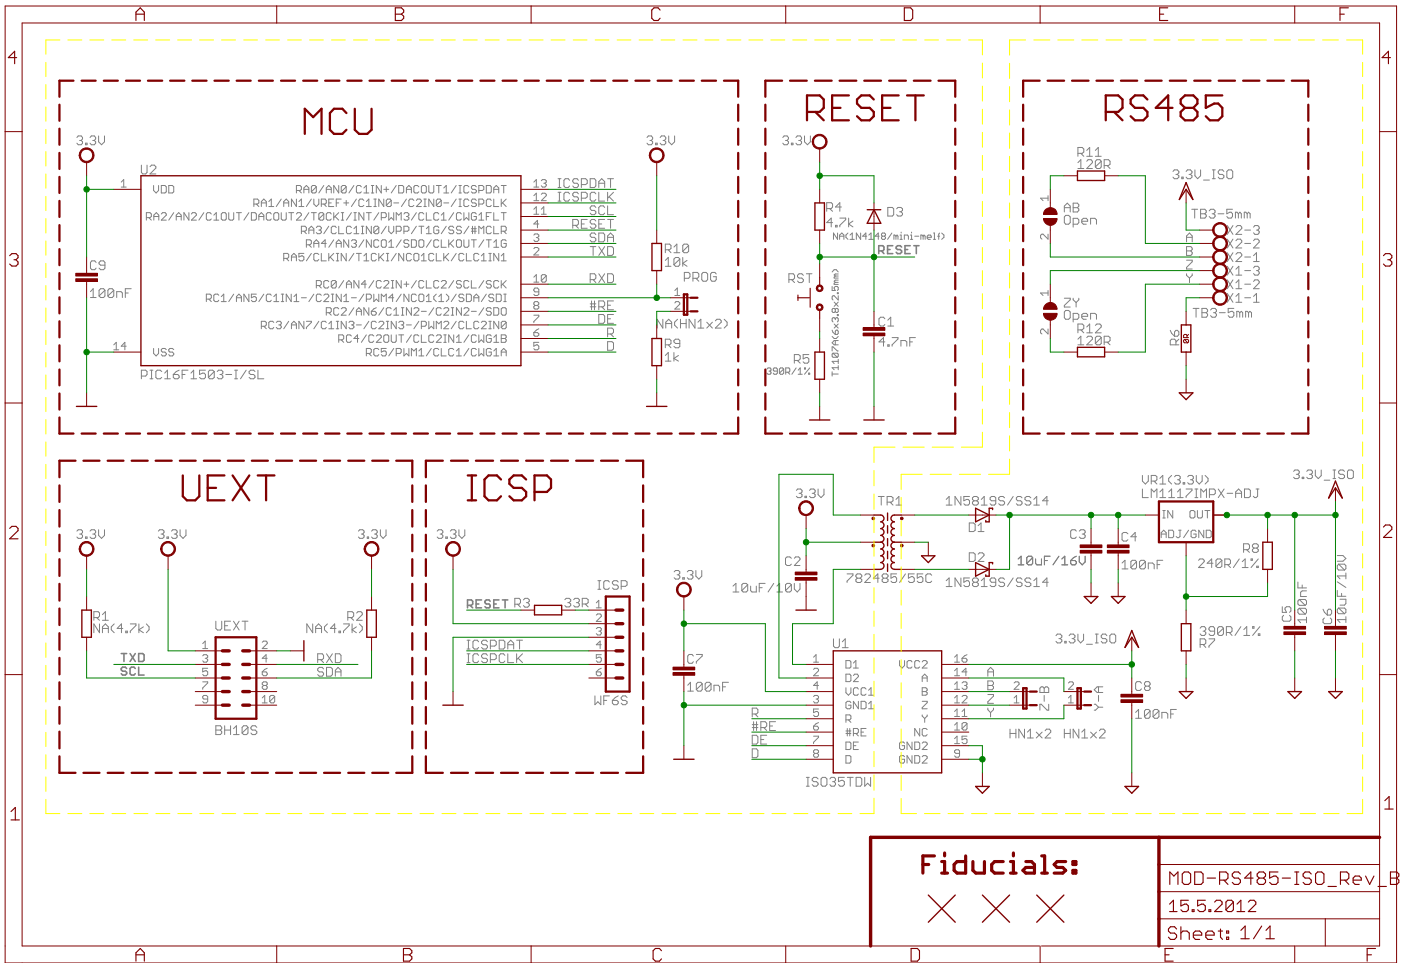

Excellent Integrated System Limited

Stocking Distributor

Click to view price, real time Inventory, Delivery & Lifecycle Information:

[Olimex LTD](#)
[MOD-RS485-ISO](#)

For any questions, you can email us directly:

sales@integrated-circuit.com

Fiducials:

× × ×

MOD-RS485-ISO_Rev
15.5.2012
Sheet: 1/1