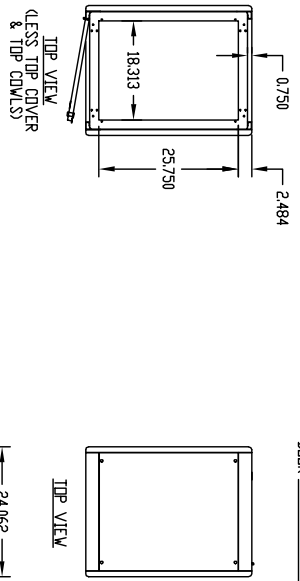

sales@integrated-circuit.com

FINISH:
 FRAME ASSEMBLY, DOOR, SIDES, TOP COVER & TOP COVER _____ GRAY TEXTURE OR ROYAL BLUE TEXTURE
 PANEL MOUNTING RAILS _____ SMOOTH BLACK

MATERIAL:
 PANEL MOUNTING RAILS _____ 12 GA. STEEL
 FRAME TOP BASE ASSEMBLY, FILTERS & VERTICAL RAILS _____ 14 GA. STEEL
 RAIL SUPPORTS _____ 16 GA. STEEL
 TOP COVER, TOP COVER & SIDES _____ 18 GA. STEEL
 DOOR _____ 20 GA. STEEL

PANEL MOUNTING RAILS (FRONT & REAR) ARE TAPPED #10-32 ON E.I.A. UNIVERSAL SPACING AND ARE FULLY ADJUSTABLE.

BOTTOM PIERCED FOR MOUNTING RC-7758 CASTERS.

LOAD RATING: 1200 LBS. MAX.

LEVER MOUNTING HOLE BOTTOM VIEW

PART No.	P.S.	A	B	C	D	E	F	G	H	J
30-2300	21.000	29.625	29.000	26.875	18.937	—	—	—	—	—
30-2301	31.500	40.125	39.500	37.375	29.437	—	—	—	—	—
30-2302	42.000	50.625	50.000	47.875	19.281	17.906	—	—	—	—
30-2303	52.500	61.125	60.500	58.375	24.531	23.156	—	—	—	—
30-2304	61.250	69.875	69.250	67.125	28.906	27.531	—	—	—	—
30-2305	70.000	78.625	78.000	75.875	33.281	31.906	—	—	—	—
30-2306	78.750	87.375	86.750	84.625	—	—	25.125	—	22.312	23.750