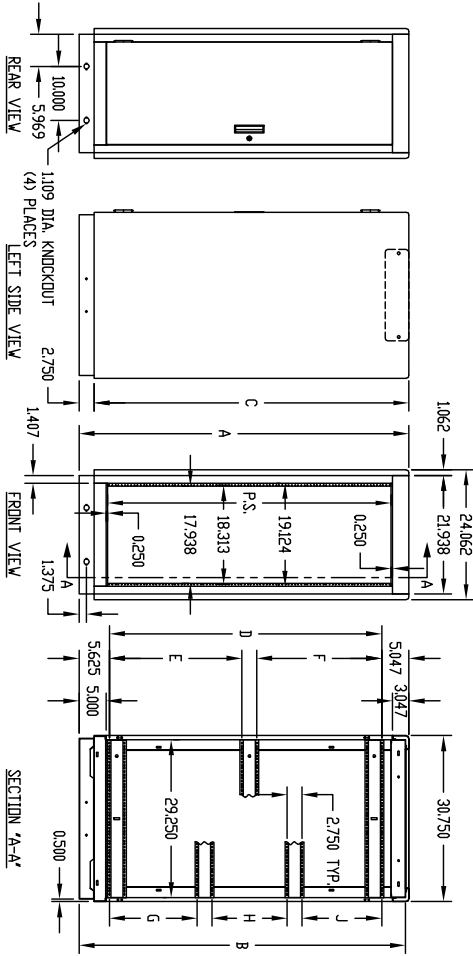

sales@integrated-circuit.com

FINISH:
 FRAME ASSEMBLY, DOOR, SIDES, TOP COVER & TOP COVER _____ GRAY TEXTURE OR ROYAL BLUE TEXTURE
 PANEL MOUNTING RAILS _____ SMOOTH BLACK

MATERIAL:
 PANEL MOUNTING RAILS _____ 12 GA. STEEL
 FRAME TOP BASE ASSEMBLY, FILTERS & VERTICAL RAILS _____ 14 GA. STEEL
 RAIL SUPPORTS _____ 16 GA. STEEL
 TOP COVER, TOP COVER & SIDES _____ 18 GA. STEEL
 DOOR _____ 20 GA. STEEL

PANEL MOUNTING RAILS (FRONT & REAR) ARE TAPPED #10-32 ON E.I.A. UNIVERSAL SPACING AND ARE FULLY ADJUSTABLE.

BOTTOM PIERCED FOR MOUNTING RC-7758 CASTERS.

LOAD RATING: 1200 LBS. MAX.

LEVER MOUNTING HOLE BOTTOM VIEW

PART No.	P.S.	A	B	C	D	E	F	G	H	J
30-2300	21.000	29.625	29.000	26.875	18.937	—	—	—	—	—
30-2301	31.500	40.125	39.500	37.375	29.437	—	—	—	—	—
30-2302	42.000	50.625	50.000	47.875	19.281	17.906	—	—	—	—
30-2303	52.500	61.125	60.500	58.375	24.531	23.156	—	—	—	—
30-2304	61.250	69.875	69.250	67.125	28.906	27.531	—	—	—	—
30-2305	70.000	78.625	78.000	75.875	33.281	31.906	—	—	—	—
30-2306	78.750	87.375	86.750	84.625	—	—	25.125	—	22.312	23.750