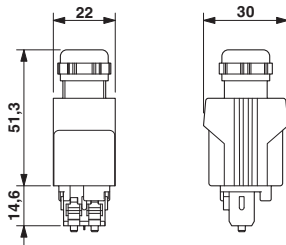

### Drawings

<https://www.phoenixcontact.com/us/products/1608867>

## Fiber optic cables - VS-P1212-P1212-C1001/ 2,0 - 1608867

Schematic diagram

Schematic diagram

Pin assignment plug SCRJ

Pin assignment plug SCRJ

Dimensioned drawing

Dimensioned drawing

SCRJ Push-Pull connector, IP67