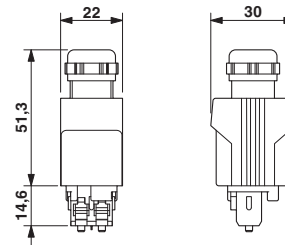

### Drawings

<https://www.phoenixcontact.com/us/products/1608867>

## Fiber optic cables - VS-P1212-P1212-C1001/ 2,0 - 1608867

Schematic diagram

Schematic diagram

Pin assignment plug SCRJ

Pin assignment plug SCRJ

Dimensioned drawing

Dimensioned drawing

SCRJ Push-Pull connector, IP67