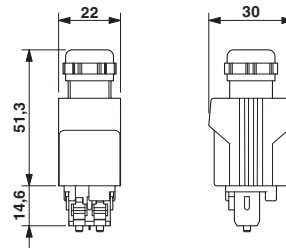

Packing unit	1 pc
Weight per Piece (excluding packing)	222.22 GRM
Custom tariff number	85447000
Country of origin	Germany

Technical data

Mechanical characteristics

Number of positions	2
Connection profile	SCRJ in acc. with IEC 61754-24
Locking type	Push Pull
Fiber	200/230 μm
Number of fibers	2.00
Insertion/withdrawal cycles	≥ 500
Cable diameter	7.50 mm
Type of cable	Round cable
Length of cable	5 m
Color	silver

Fiber optic cables - VS-P1212-P1212-C1001/ 5,0 - 1608870

Schematic diagram

Schematic diagram

Pin assignment plug SCRJ

Pin assignment plug SCRJ

Dimensioned drawing

Dimensioned drawing

SCRJ Push-Pull connector, IP67

SCRJ Push-Pull connector, IP67