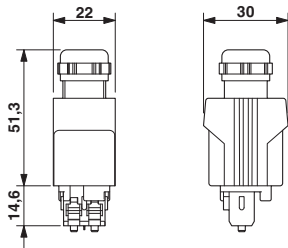

Packing unit	1 pc
Weight per Piece (excluding packing)	222.22 GRM
Custom tariff number	85447000
Country of origin	Germany

Technical data

Mechanical characteristics

Number of positions	2
Connection profile	SCRJ in acc. with IEC 61754-24
Locking type	Push Pull
Fiber	200/230 μm
Number of fibers	2.00
Insertion/withdrawal cycles	≥ 500
Cable diameter	7.50 mm
Type of cable	Round cable
Length of cable	5 m
Color	silver

Fiber optic cables - VS-P1212-P1212-C1001/ 5,0 - 1608870

Schematic diagram

Schematic diagram

Pin assignment plug SCRJ

Pin assignment plug SCRJ

Dimensioned drawing

Dimensioned drawing

SCRJ Push-Pull connector, IP67

SCRJ Push-Pull connector, IP67