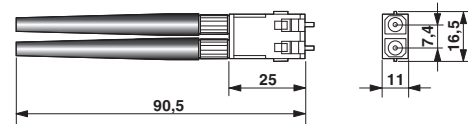

Fiber optic cables - VS-P1212-P1218-C1001/ 1,0 - 1608896

Schematic diagram

Pin assignment plug SCRJ

Dimensioned drawing

SCRJ Push-Pull connector, IP67

Schematic diagram

Pin assignment plug SCRJ

Dimensioned drawing