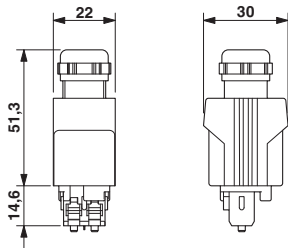

Technical data

Mechanical characteristics

Number of positions	2
Connection profile	SCRJ in acc. with IEC 61754-24
Locking type	Push Pull
Fiber	200/230 μm
Number of fibers	2.00
Insertion/withdrawal cycles	≥ 500
Cable diameter	7.50 mm
Type of cable	Round cable
Length of cable	1 m

ETIM

ETIM 3.0	EC000034
ETIM 4.0	EC001476
ETIM 5.0	EC000034

UNSPSC

UNSPSC 6.01	31261501
UNSPSC 7.0901	31261501
UNSPSC 11	31261501
UNSPSC 12.01	31261501
UNSPSC 13.2	31261501

Drawings

<https://www.phoenixcontact.com/us/products/1608896>

Fiber optic cables - VS-P1212-P1218-C1001/ 1,0 - 1608896

Schematic diagram

Pin assignment plug SCRJ

Dimensioned drawing

SCRJ Push-Pull connector, IP67

Schematic diagram

Pin assignment plug SCRJ

Dimensioned drawing