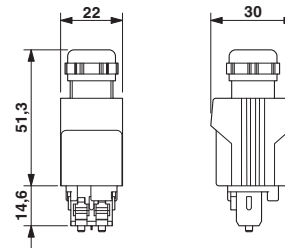

Packing unit	1 pc
Weight per Piece (excluding packing)	222.22 GRM
Custom tariff number	85447000
Country of origin	Germany

Technical data

Mechanical characteristics

Number of positions	2
Connection profile	SCRJ in acc. with IEC 61754-24
Locking type	Push Pull
Fiber	200/230 μm
Number of fibers	2.00
Insertion/withdrawal cycles	≥ 500
Cable diameter	7.50 mm
Type of cable	Round cable
Length of cable	2 m
Color	black

Fiber optic cables - VS-P1215-P1215-C1001/ 2,0 - 1608948

Schematic diagram

Schematic diagram

Pin assignment plug SCRJ

Pin assignment plug SCRJ

Dimensioned drawing

Dimensioned drawing

SCRJ Push-Pull connector, IP67

SCRJ Push-Pull connector, IP67