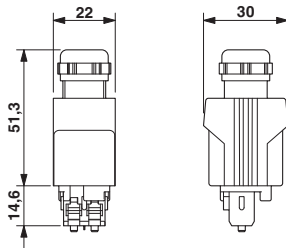

Packing unit	1 pc
Weight per Piece (excluding packing)	222.22 GRM
Custom tariff number	85447000
Country of origin	Germany

Technical data

Mechanical characteristics

Number of positions	2
Connection profile	SCRJ in acc. with IEC 61754-24
Locking type	Push Pull
Fiber	200/230 μm
Number of fibers	2.00
Insertion/withdrawal cycles	≥ 500
Cable diameter	7.50 mm
Type of cable	Round cable
Length of cable	2 m
Color	black

Fiber optic cables - VS-P1215-P1215-C1001/ 2,0 - 1608948

Schematic diagram

Schematic diagram

Pin assignment plug SCRJ

Pin assignment plug SCRJ

Dimensioned drawing

Dimensioned drawing

SCRJ Push-Pull connector, IP67

SCRJ Push-Pull connector, IP67