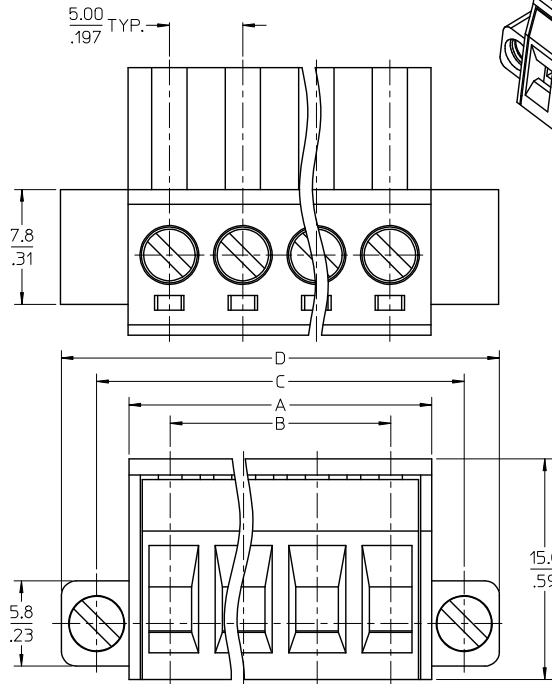

10 9 8 7 6 5 4 3 2 39524

SPECIFICATIONS:

1. MATERIAL:
 - (1). SCREW: STEEL
 - (2). COVER: NYLON 66 (UL94V-0) [Ⓒ]
 - (3). TERMINAL: PHOSPHOR BRONZE
 - (4). CAGE (*): BRASS
 - (5). BODY: NYLON 66 (UL94V-0) [Ⓒ]
 - (6). SCREW: STEEL
2. PRODUCT SPECIFICATION: PS-39500-001
3. WIRE RANGE: 30 - 12AWG
4. TORQUE: 5 in-lbs
5. WIRE STRIP LENGTH: 6.50/.256
6. NUMBER OF CIRCUIT POSITIONS AVAILABLE = 2 THROUGH 24
7. ASSEMBLY IS ROHS COMPLIANT BY EXEMPTION
COMPONENTS MARKED WITH AN ASTERISK (*) ARE ROHS COMPLIANT BY EXEMPTION. ALL OTHERS ARE ROHS COMPLIANT

SEE SHEET 1 EC NO: PG2014-1830 APPROVED BY: J. MURPHY DATE: 2010/05/23	QUALITY SYMBOLS ▽=0 ▽=0	GENERAL TOLERANCES (UNLESS SPECIFIED) mm INCH 4 PLACES ±.005 ±.0005 3 PLACES ±.010 ±.0010 2 PLACES ±.015 ±.0015 1 PLACE ±.030 ±.0030 ANGULAR ± 2°	DIMENSION STYLE MM/IN	SCALE 4:1	DESIGN UNITS INCH	THIRD ANGLE PROJECTION	
	DRAWN BY: LROTHAUS CHECKED BY: C. YORK APPROVED BY: DTITUS	DATE: 12/16/05 DATE: 01/06/06 DATE: 2010/07/01	TITLE 5.0MM, EURO PLUG RIGHT ANGLE MOUNTING ENDS	MATERIAL NO. SEE CHART	DOCUMENT NO. SD-39524-001	SHEET NO. 2 OF 2	
	DRAFT WHERE APPLICABLE MUST REMAIN WITHIN DIMENSIONS						
	THIS DRAWING CONTAINS INFORMATION THAT IS PROPRIETARY TO MOLEX INCORPORATED AND SHOULD NOT BE USED WITHOUT WRITTEN PERMISSION						