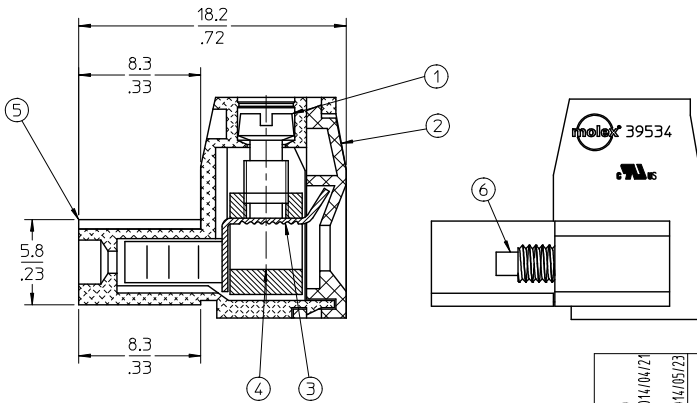

10 9 8 7 6 5 4 3 2 39524

SPECIFICATIONS:

1. MATERIAL:
 - (1). SCREW: STEEL
 - (2). COVER: NYLON 66 (UL94V-0) [Ⓒ]
 - (3). TERMINAL: PHOSPHOR BRONZE
 - (4). CAGE (*): BRASS
 - (5). BODY: NYLON 66 (UL94V-0) [Ⓒ]
 - (6). SCREW: STEEL
2. PRODUCT SPECIFICATION: PS-39500-001
3. WIRE RANGE: 30 - 12AWG
4. TORQUE: 5 in-lbs
5. WIRE STRIP LENGTH: 6.50/.256
6. NUMBER OF CIRCUIT POSITIONS AVAILABLE = 2 THROUGH 24
7. ASSEMBLY IS ROHS COMPLIANT BY EXEMPTION
COMPONENTS MARKED WITH AN ASTERISK (*) ARE ROHS COMPLIANT BY EXEMPTION. ALL OTHERS ARE ROHS COMPLIANT

ADD UL94V-0 EC NO: PG2014-1830 DRW: DRWINSTONE CHKD: J.MURPHY APPR: J.MURPHY 2014/04/21 2014/05/23	QUALITY SYMBOLS ▽=0 ▽=0	GENERAL TOLERANCES (UNLESS SPECIFIED) mm INCH 4 PLACES ± .005 ± .0005 3 PLACES ± .01 ± .001 2 PLACES ± 0.13 ± .01 1 PLACE ± 0.3 ± .0125 ANGULAR ± 2°	DIMENSION STYLE MM/IN	SCALE INCH	DESIGN UNITS INCH	THIRD ANGLE PROJECTION	
	DRAWN BY LROTHAUS DATE 12/16/05	CHECKED BY C. YORK DATE 01/06/06	APPROVED BY DTITUS DATE 2010/07/01	TITLE 5.0MM, EURO PLUG, RIGHT ANGLE, MOUNTING ENDS	MOLEX INCORPORATED	DOCUMENT NO. SD-39524-001	SHEET NO. 1 OF 2
	DRAFT WHERE APPLICABLE MUST REMAIN WITHIN DIMENSIONS	MATERIAL NO. SEE SHEET 2	SIZE B	THIS DRAWING CONTAINS INFORMATION THAT IS PROPRIETARY TO MOLEX INCORPORATED AND SHOULD NOT BE USED WITHOUT WRITTEN PERMISSION			
	REV	DESCRIPTION					